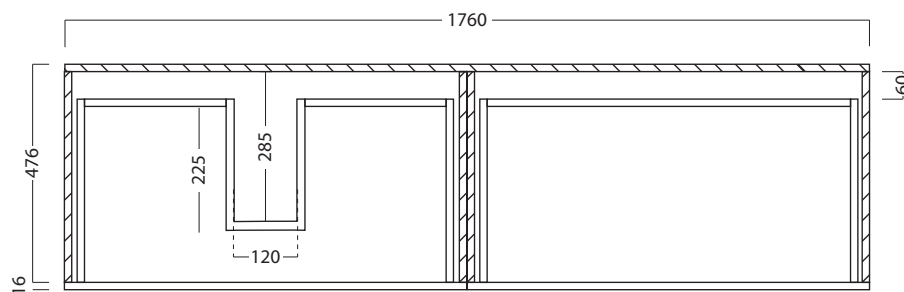

DESCRIPTION

Tablo 1800 Wall Hung Vanity - 2 Drawers, Side/Side, White / Timber Veneer

PRODUCT CODE

TB180D2 / TB180D2TA

FEATURES

- Dimensions - W 1780 x H 500 x D 500mm
- Available painted White (Gloss), in Timber Veneer,* or Custom Colour paint.**
- The paint used on our products is polyurethane or UV based.
- Timber veneer finishes are 100% natural, so each has variations in grain and colour. All come stained and sealed with a protective UV finish.
- Kordura tops** are a standard (25mm) thickness.
- Soft-close drawers. NZ-made cabinetry.
- Pair with our one of our Undermount, Semi-Recessed or Counter Top basins.

DESCRIPTION

Tablo 1800 Wall Hung Vanity - 2 Drawers, Side/Side, White / Timber Veneer

PRODUCT CODE

TB180D2 / TB180D2TA

TECHNICAL DRAWINGS

Top

Front

Side Section

Top Section of Drawer

NOTES

Drawing indicates the technical measurement only and is not a reflection of how the unit will look. Sizes are nominal only. All drawings in millimeters. Drawings not to scale. Single bowls must be offset left or right.