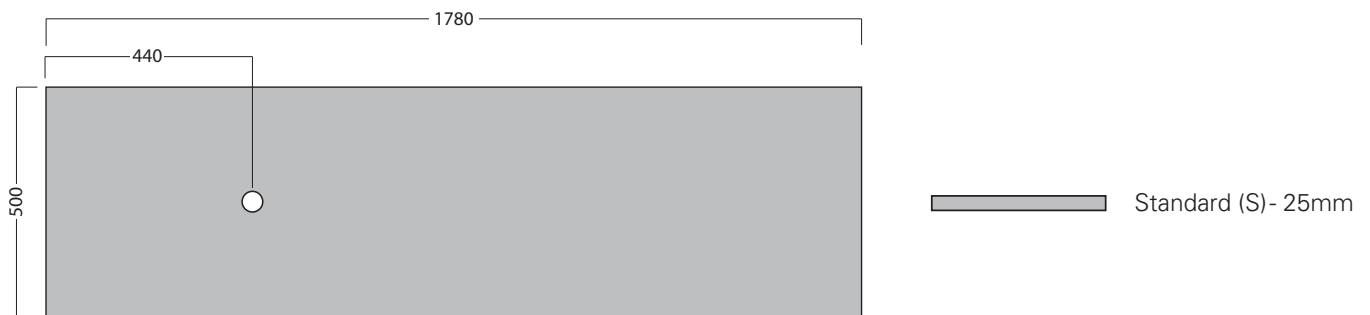

DESCRIPTION

Tablo 1800 Wall Hung Vanity - 2 Drawers, Side/Side, White / Timber Veneer

PRODUCT CODE

TB180D2 / TB180D2TA

FEATURES

- Dimensions - W 1780 x H 500 x D 500mm
- Available painted White (Gloss), in Timber Veneer,* or Custom Colour paint.**
- The paint used on our products is polyurethane or UV based.
- Timber veneer finishes are 100% natural, so each has variations in grain and colour. All come stained and sealed with a protective UV finish.
- Kordura tops** are a standard (25mm) thickness.
- Soft-close drawers. NZ-made cabinetry.
- Pair with our one of our Undermount, Semi-Recessed or Counter Top basins.

DESCRIPTION

Tablo 1800 Wall Hung Vanity - 2 Drawers, Side/Side, White / Timber Veneer

PRODUCT CODE

TB180D2 / TB180D2TA

TECHNICAL DRAWINGS

Top

Front

Side Section

Top Section of Drawer

NOTES

Drawing indicates the technical measurement only and is not a reflection of how the unit will look. Sizes are nominal only. All drawings in millimeters. Drawings not to scale. Single bowls must be offset left or right.