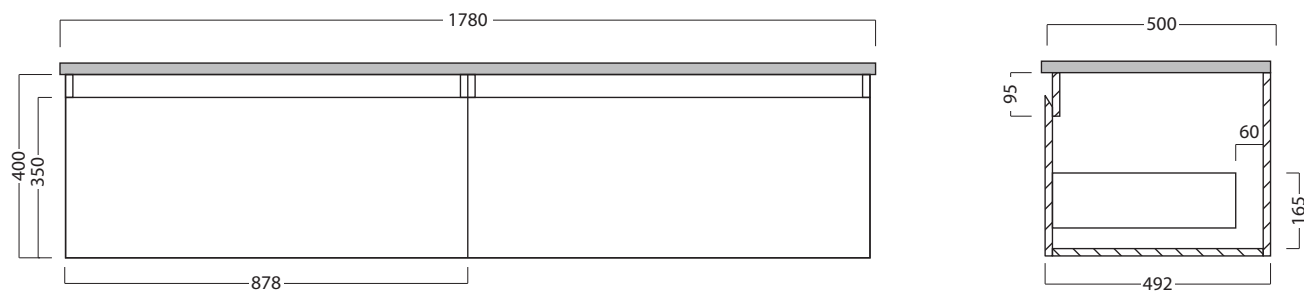

DESCRIPTION

Tablo 1800 Wall Hung Vanity - 2 Drawers, Side/Side, White / Timber Veneer

PRODUCT CODE

TB180D2 / TB180D2TA

FEATURES

- Dimensions - W 1780 x H 500 x D 500mm
- Available painted White (Gloss), in Timber Veneer,* or Custom Colour paint.**
- The paint used on our products is polyurethane or UV based.
- Timber veneer finishes are 100% natural, so each has variations in grain and colour. All come stained and sealed with a protective UV finish.
- Kordura tops** are a standard (25mm) thickness.
- Soft-close drawers. NZ-made cabinetry.
- Pair with our one of our Undermount, Semi-Recessed or Counter Top basins.

DESCRIPTION

Tablo 1800 Wall Hung Vanity - 2 Drawers, Side/Side, White / Timber Veneer

PRODUCT CODE

TB180D2 / TB180D2TA

TECHNICAL DRAWINGS

Top

Front

Side Section

Top Section of Drawer

NOTES

Drawing indicates the technical measurement only and is not a reflection of how the unit will look. Sizes are nominal only. All drawings in millimeters. Drawings not to scale. Single bowls must be offset left or right.