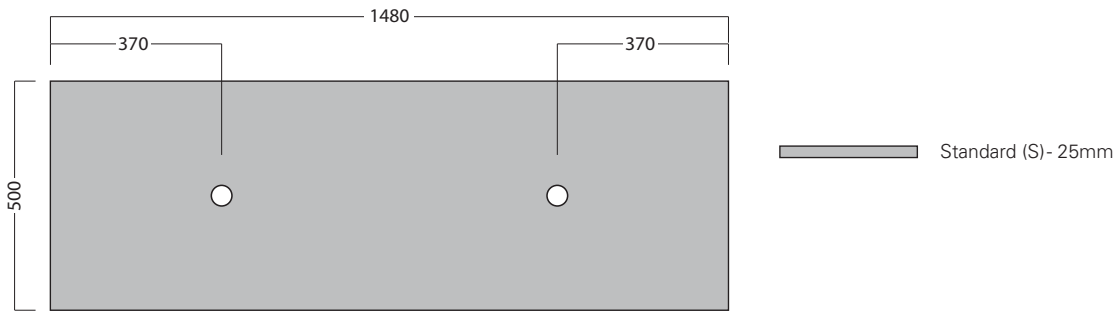

TABLO /

Michel César

DESCRIPTION

Tablo 1500 Wall Hung Vanity - 2 Drawers, Side/Side, Double Bowl, White / Timber Veneer

PRODUCT CODE

TB150D2DB / TB150D2DBTA

TECHNICAL DRAWINGS

Top

Front