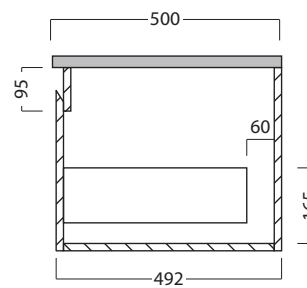

DESCRIPTION

Tablo 1500 Wall Hung Vanity - 2 Drawers, Side/Side, White / Timber Veneer

PRODUCT CODE

TB150D2 / TB150D2TA

FEATURES

- Dimensions - W 1480 x H 500 x D 500mm
- Available painted White (Gloss), in Timber Veneer,* or Custom Colour paint.**
- The paint used on our products is polyurethane or UV based.
- Timber veneer finishes are 100% natural, so each has variations in grain and colour. All come stained and sealed with a protective UV finish.
- Kordura tops** are a standard (25mm) thickness.
- Soft-close drawers. NZ-made cabinetry.
- Pair with our one of our Undermount, Semi-Recessed or Counter Top basins.

TABLO /

Michel César

DESCRIPTION

Tablo 1500 Wall Hung Vanity - 2 Drawers, Side/Side, White / Timber Veneer

PRODUCT CODE

TB150D2 / TB150D2TA

TECHNICAL DRAWINGS

Top

Front

Side Section

Top Section of Drawer

NOTES

Drawing indicates the technical measurement only and is not a reflection of how the unit will look. Sizes are nominal only. All drawings in millimeters. Drawings not to scale. Single bowls must be offset left or right.