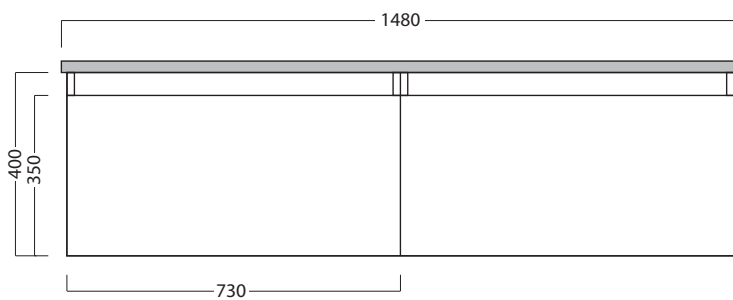

DESCRIPTION

Tablo 1500 Wall Hung Vanity - 2 Drawers, Side/Side, White / Timber Veneer

PRODUCT CODE

TB150D2 / TB150D2TA

FEATURES

- Dimensions - W 1480 x H 500 x D 500mm
- Available painted White (Gloss), in Timber Veneer,* or Custom Colour paint.**
- The paint used on our products is polyurethane or UV based.
- Timber veneer finishes are 100% natural, so each has variations in grain and colour. All come stained and sealed with a protective UV finish.
- Kordura tops** are a standard (25mm) thickness.
- Soft-close drawers. NZ-made cabinetry.
- Pair with our one of our Undermount, Semi-Recessed or Counter Top basins.

TABLO /

Michel César

DESCRIPTION

Tablo 1500 Wall Hung Vanity - 2 Drawers, Side/Side, White / Timber Veneer

PRODUCT CODE

TB150D2 / TB150D2TA

TECHNICAL DRAWINGS

Top

Front

Side Section

Top Section of Drawer

NOTES

Drawing indicates the technical measurement only and is not a reflection of how the unit will look. Sizes are nominal only. All drawings in millimeters. Drawings not to scale. Single bowls must be offset left or right.