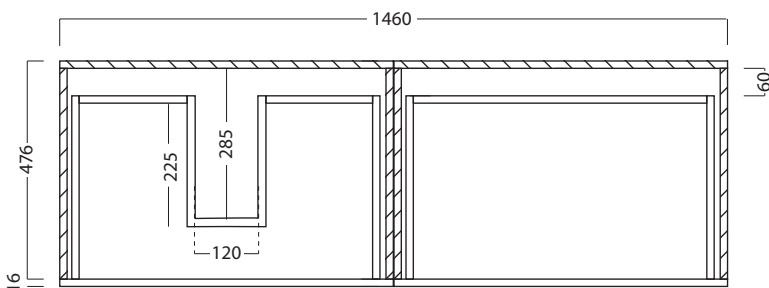

DESCRIPTION

Tablo 1500 Wall Hung Vanity - 2 Drawers, Side/Side, White / Timber Veneer

PRODUCT CODE

TB150D2 / TB150D2TA

FEATURES

- Dimensions - W 1480 x H 500 x D 500mm
- Available painted White (Gloss), in Timber Veneer,* or Custom Colour paint.**
- The paint used on our products is polyurethane or UV based.
- Timber veneer finishes are 100% natural, so each has variations in grain and colour. All come stained and sealed with a protective UV finish.
- Kordura tops** are a standard (25mm) thickness.
- Soft-close drawers. NZ-made cabinetry.
- Pair with our one of our Undermount, Semi-Recessed or Counter Top basins.

TABLO /

Michel César

DESCRIPTION

Tablo 1500 Wall Hung Vanity - 2 Drawers, Side/Side, White / Timber Veneer

PRODUCT CODE

TB150D2 / TB150D2TA

TECHNICAL DRAWINGS

Top

Front

Side Section

Top Section of Drawer

NOTES

Drawing indicates the technical measurement only and is not a reflection of how the unit will look. Sizes are nominal only. All drawings in millimeters. Drawings not to scale. Single bowls must be offset left or right.