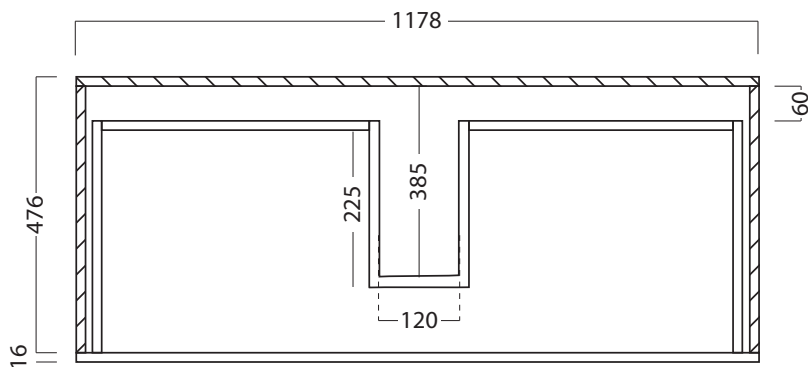

Top Section of Drawer

NOTES

Drawing indicates the technical measurement only and is not a reflection of how the unit will look. Sizes are nominal only. All drawings in millimeters. Drawings not to scale.