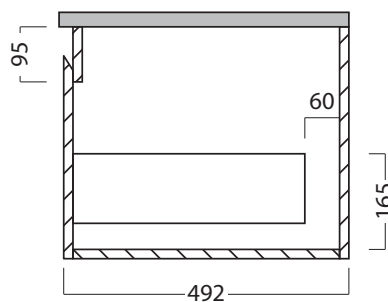

DESCRIPTION

Tablo 1200 Wall Hung Vanity - 1 Drawer, White / Timber Veneer

PRODUCT CODE

TB120D / TB120DTA

FEATURES

- Dimensions - W 1200 x H 400 x D 500mm
- Available painted White (Gloss), in Timber Veneer,* or Custom Colour paint.**
- The paint used on our products is polyurethane or UV based.
- Timber veneer finishes are 100% natural, so each has variations in grain and colour. All come stained and sealed with a protective UV finish.
- Kordura tops** are a standard (25mm) thickness.
- Soft-close drawers. NZ-made cabinetry.
- Pair with our one of our Undermount, Semi-Recessed or Counter Top basins.

DESCRIPTION

Tablo 1200 Wall Hung Vanity - 1 Drawer, White / Timber Veneer

PRODUCT CODE

TB120D / TB120DTA

TECHNICAL DRAWINGS

Top

 Standard (S)- 25mm

Front

Side Section

Top Section of Drawer

NOTES

Drawing indicates the technical measurement only and is not a reflection of how the unit will look. Sizes are nominal only. All drawings in millimeters. Drawings not to scale.