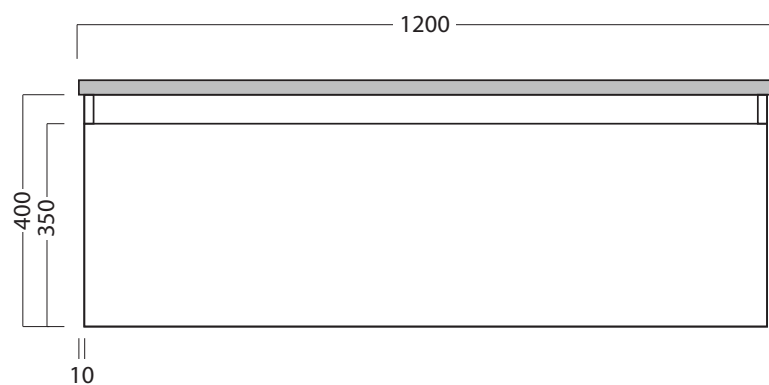

DESCRIPTION

Tablo 1200 Wall Hung Vanity - 1 Drawer, White / Timber Veneer

PRODUCT CODE

TB120D / TB120DTA

FEATURES

- Dimensions - W 1200 x H 400 x D 500mm
- Available painted White (Gloss), in Timber Veneer,* or Custom Colour paint.**
- The paint used on our products is polyurethane or UV based.
- Timber veneer finishes are 100% natural, so each has variations in grain and colour. All come stained and sealed with a protective UV finish.
- Kordura tops** are a standard (25mm) thickness.
- Soft-close drawers. NZ-made cabinetry.
- Pair with our one of our Undermount, Semi-Recessed or Counter Top basins.

DESCRIPTION

Tablo 1200 Wall Hung Vanity - 1 Drawer, White / Timber Veneer

PRODUCT CODE

TB120D / TB120DTA

TECHNICAL DRAWINGS

Top

 Standard (S)- 25mm

Front

Side Section

Top Section of Drawer

NOTES

Drawing indicates the technical measurement only and is not a reflection of how the unit will look. Sizes are nominal only. All drawings in millimeters. Drawings not to scale.