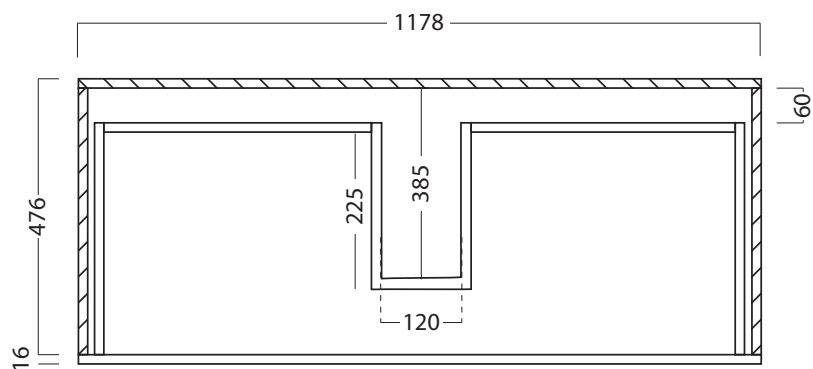

DESCRIPTION

Tablo 1200 Wall Hung Vanity - 1 Drawer, White / Timber Veneer

PRODUCT CODE

TB120D / TB120DTA

FEATURES

- Dimensions - W 1200 x H 400 x D 500mm
- Available painted White (Gloss), in Timber Veneer,* or Custom Colour paint.**
- The paint used on our products is polyurethane or UV based.
- Timber veneer finishes are 100% natural, so each has variations in grain and colour. All come stained and sealed with a protective UV finish.
- Kordura tops** are a standard (25mm) thickness.
- Soft-close drawers. NZ-made cabinetry.
- Pair with our one of our Undermount, Semi-Recessed or Counter Top basins.

DESCRIPTION

Tablo 1200 Wall Hung Vanity - 1 Drawer, White / Timber Veneer

PRODUCT CODE

TB120D / TB120DTA

TECHNICAL DRAWINGS

Top

 Standard (S)- 25mm

Front

Side Section

Top Section of Drawer

NOTES

Drawing indicates the technical measurement only and is not a reflection of how the unit will look. Sizes are nominal only. All drawings in millimeters. Drawings not to scale.