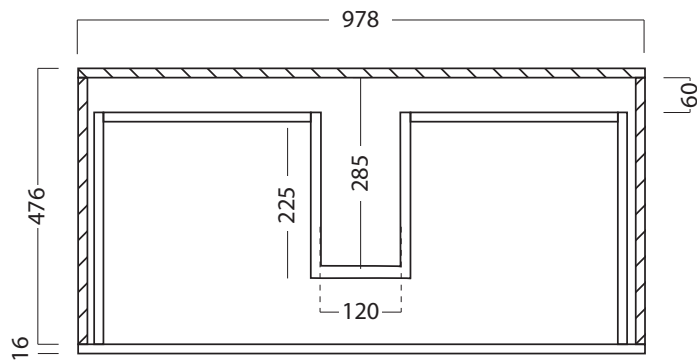

DESCRIPTION

Tablo 1000 Wall Hung Vanity - 2 Drawers, Top/Bottom, White / Timber Veneer

PRODUCT CODE

TB100D2 / TB100D2TA

FEATURES

- Dimensions - W 1000 x H 615 x D 500mm
- Available painted White (Gloss), in Timber Veneer,* or Custom Colour paint.**
- The paint used on our products is polyurethane or UV based.
- Timber veneer finishes are 100% natural, so each has variations in grain and colour. All come stained and sealed with a protective UV finish.
- Kordura tops** are a standard (25mm) thickness.
- Soft-close drawers. NZ-made cabinetry.
- Pair with our one of our Undermount, Semi-Recessed or Counter Top basins.

TABLO /

Michel César

DESCRIPTION

Tablo 1000 Wall Hung Vanity - 2 Drawers, Top/Bottom, White / Timber Veneer

PRODUCT CODE

TB100D2 / TB100D2TA

TECHNICAL DRAWINGS

Top

Standard (S) - 25mm

Front

Side Section

Top Section of Drawer

NOTES

Drawing indicates the technical measurement only and is not a reflection of how the unit will look. Sizes are nominal only. All drawings in millimeters. Drawings not to scale.