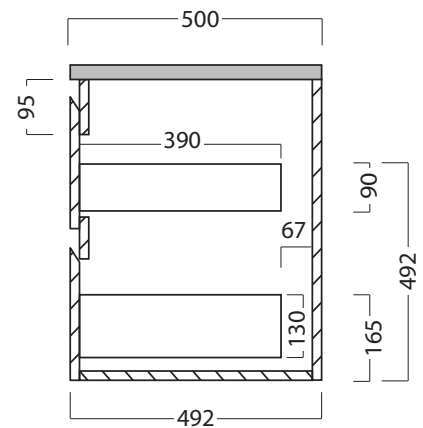

DESCRIPTION

Tablo 1000 Wall Hung Vanity - 2 Drawers, Top/Bottom, White / Timber Veneer

PRODUCT CODE

TB100D2 / TB100D2TA

FEATURES

- Dimensions - W 1000 x H 615 x D 500mm
- Available painted White (Gloss), in Timber Veneer,* or Custom Colour paint.**
- The paint used on our products is polyurethane or UV based.
- Timber veneer finishes are 100% natural, so each has variations in grain and colour. All come stained and sealed with a protective UV finish.
- Kordura tops** are a standard (25mm) thickness.
- Soft-close drawers. NZ-made cabinetry.
- Pair with our one of our Undermount, Semi-Recessed or Counter Top basins.

TABLO /

Michel César

DESCRIPTION

Tablo 1000 Wall Hung Vanity - 2 Drawers, Top/Bottom, White / Timber Veneer

PRODUCT CODE

TB100D2 / TB100D2TA

TECHNICAL DRAWINGS

Top

Standard (S) - 25mm

Front

Side Section

Top Section of Drawer

NOTES

Drawing indicates the technical measurement only and is not a reflection of how the unit will look. Sizes are nominal only. All drawings in millimeters. Drawings not to scale.