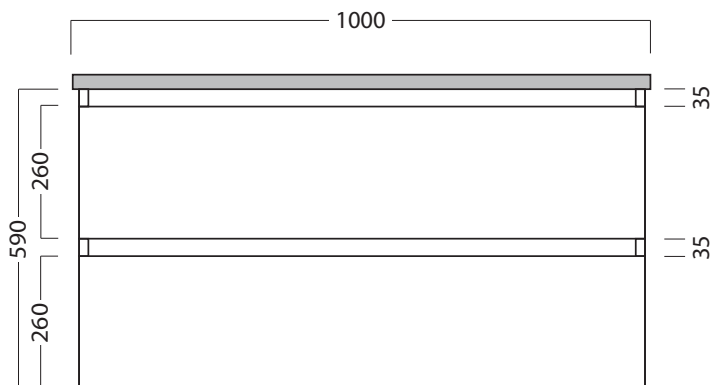

DESCRIPTION

Tablo 1000 Wall Hung Vanity - 2 Drawers, Top/Bottom, White / Timber Veneer

PRODUCT CODE

TB100D2 / TB100D2TA

FEATURES

- Dimensions - W 1000 x H 615 x D 500mm
- Available painted White (Gloss), in Timber Veneer,* or Custom Colour paint.**
- The paint used on our products is polyurethane or UV based.
- Timber veneer finishes are 100% natural, so each has variations in grain and colour. All come stained and sealed with a protective UV finish.
- Kordura tops** are a standard (25mm) thickness.
- Soft-close drawers. NZ-made cabinetry.
- Pair with our one of our Undermount, Semi-Recessed or Counter Top basins.

TABLO /

Michel César

DESCRIPTION

Tablo 1000 Wall Hung Vanity - 2 Drawers, Top/Bottom, White / Timber Veneer

PRODUCT CODE

TB100D2 / TB100D2TA

TECHNICAL DRAWINGS

Top

Standard (S) - 25mm

Front

Side Section

Top Section of Drawer

NOTES

Drawing indicates the technical measurement only and is not a reflection of how the unit will look. Sizes are nominal only. All drawings in millimeters. Drawings not to scale.