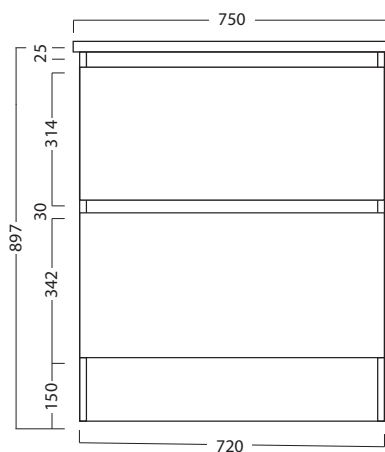

750 CABINET

LAUNDRY

DESCRIPTION

750 Laundry Cabinet, 2 Drawers, Timber Veneer

PRODUCT CODE

LUA75T

FEATURES

- Dimensions - W 750mm x H 897mm x D 600mm
- Available in White, Timber Veneer*, or your choice of paint colour^ (surcharge applies).
- Kordura tops 25mm thick, available in White, or coloured Kordura tops (10% surcharge applies).
- Unit comes with a tub, cabinet and soft-close drawers.
- Pair it with a Lancashire, Stainless Steel, or Inset tub (surcharges applies).
- Overhang options also available in left-, right-hand or both side. Custom size available upon request (surcharges applies).
- Our Timber Veneer finishes are 100% natural, so each have variations in grain and colour. All come stained and sealed with a protective UV finish.

750 CABINET

LAUNDRY

DESCRIPTION

750 Laundry Cabinet, 2 Drawers, Timber Veneer

PRODUCT CODE

LUA75T

TECHNICAL DRAWINGS

Top

Front

Side Section

Top Section of Drawer

NOTES

Drawing indicates the technical measurement only and is not a reflection of how the unit will look. Sizes approximate. All drawings in millimeters. Drawings not to scale.