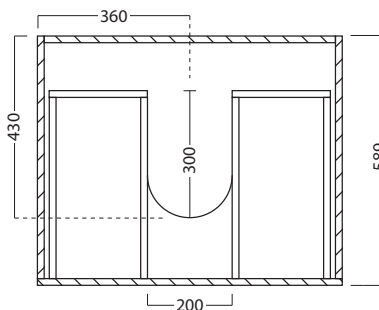

750 CABINET

LAUNDRY

DESCRIPTION

750 Laundry Cabinet, 2 Drawers, Timber Veneer

PRODUCT CODE

LUA75T

FEATURES

- Dimensions - W 750mm x H 897mm x D 600mm
- Available in White, Timber Veneer*, or your choice of paint colour^ (surcharge applies).
- Kordura tops 25mm thick, available in White, or coloured Kordura tops (10% surcharge applies).
- Unit comes with a tub, cabinet and soft-close drawers.
- Pair it with a Lancashire, Stainless Steel, or Inset tub (surcharges applies).
- Overhang options also available in left-, right-hand or both side. Custom size available upon request (surcharges applies).
- Our Timber Veneer finishes are 100% natural, so each have variations in grain and colour. All come stained and sealed with a protective UV finish.

750 CABINET

LAUNDRY

DESCRIPTION

750 Laundry Cabinet, 2 Drawers, Timber Veneer

PRODUCT CODE

LUA75T

TECHNICAL DRAWINGS

Top

Front

Side Section

Top Section of Drawer

NOTES

Drawing indicates the technical measurement only and is not a reflection of how the unit will look. Sizes approximate. All drawings in millimeters. Drawings not to scale.