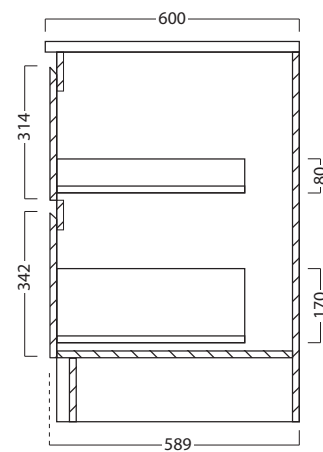

750 CABINET

LAUNDRY

DESCRIPTION

750 Laundry Cabinet, 2 Drawers, Timber Veneer

PRODUCT CODE

LUA75T

FEATURES

- Dimensions - W 750mm x H 897mm x D 600mm
- Available in White, Timber Veneer*, or your choice of paint colour^ (surcharge applies).
- Kordura tops 25mm thick, available in White, or coloured Kordura tops (10% surcharge applies).
- Unit comes with a tub, cabinet and soft-close drawers.
- Pair it with a Lancashire, Stainless Steel, or Inset tub (surcharges applies).
- Overhang options also available in left-, right-hand or both side. Custom size available upon request (surcharges applies).
- Our Timber Veneer finishes are 100% natural, so each have variations in grain and colour. All come stained and sealed with a protective UV finish.

750 CABINET

LAUNDRY

DESCRIPTION

750 Laundry Cabinet, 2 Drawers, Timber Veneer

PRODUCT CODE

LUA75T

TECHNICAL DRAWINGS

Top

Front

Side Section

Top Section of Drawer

NOTES

Drawing indicates the technical measurement only and is not a reflection of how the unit will look. Sizes approximate. All drawings in millimeters. Drawings not to scale.