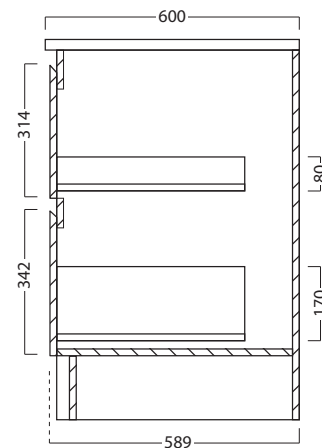

1200 CABINET

LAUNDRY

DESCRIPTION

1200 Laundry Cabinet, 2 Drawers, Timber Veneer

PRODUCT CODE

LUA120T

FEATURES

- Dimensions - W 1200mm x H 897mm x D 600mm
- Available in White, Timber Veneer*, or your choice of paint colour^ (surcharge applies).
- Kordura tops 25mm thick, available in White, or coloured Kordura tops (10% surcharge applies).
- Unit comes with a tub, cabinet and soft-close drawers.
- Pair it with a Lancashire, Stainless Steel, or Inset tub (surcharges applies).
- Overhang options also available in left-, right-hand or both side. Custom size available upon request (surcharges applies).
- Our Timber Veneer finishes are 100% natural, so each have variations in grain and colour. All come stained and sealed with a protective UV finish.

1200 CABINET

LAUNDRY

DESCRIPTION

1200 Laundry Cabinet, 2 Drawers, Timber Veneer

PRODUCT CODE

LUA120T

TECHNICAL DRAWINGS

Top

Front

Side Section

Top Section of Drawer

NOTES

Drawing indicates the technical measurement only and is not a reflection of how the unit will look. Sizes approximate. All drawings in millimeters. Drawings not to scale.