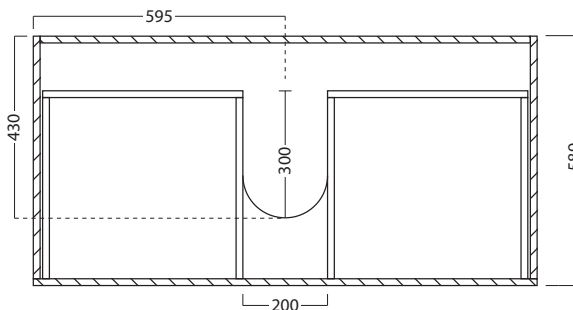

1200 CABINET

LAUNDRY

DESCRIPTION

1200 Laundry Cabinet, 2 Drawers, Timber Veneer

PRODUCT CODE

LUA120T

FEATURES

- Dimensions - W 1200mm x H 897mm x D 600mm
- Available in White, Timber Veneer*, or your choice of paint colour^ (surcharge applies).
- Kordura tops 25mm thick, available in White, or coloured Kordura tops (10% surcharge applies).
- Unit comes with a tub, cabinet and soft-close drawers.
- Pair it with a Lancashire, Stainless Steel, or Inset tub (surcharges applies).
- Overhang options also available in left-, right-hand or both side. Custom size available upon request (surcharges applies).
- Our Timber Veneer finishes are 100% natural, so each have variations in grain and colour. All come stained and sealed with a protective UV finish.

1200 CABINET

LAUNDRY

DESCRIPTION

1200 Laundry Cabinet, 2 Drawers, Timber Veneer

PRODUCT CODE

LUA120T

TECHNICAL DRAWINGS

Top

Front

Side Section

Top Section of Drawer

NOTES

Drawing indicates the technical measurement only and is not a reflection of how the unit will look. Sizes approximate. All drawings in millimeters. Drawings not to scale.