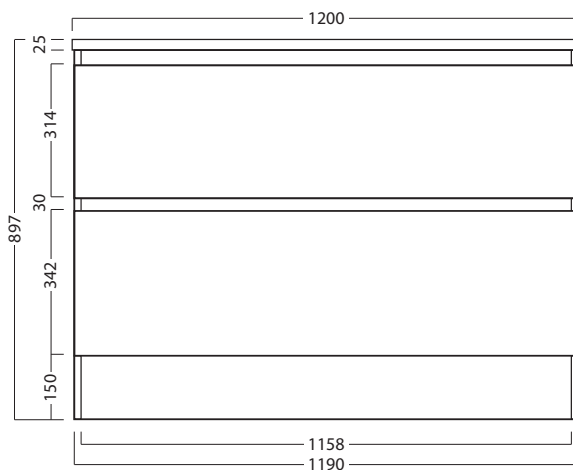

1200 CABINET

LAUNDRY

DESCRIPTION

1200 Laundry Cabinet, 2 Drawers, Timber Veneer

PRODUCT CODE

LUA120T

FEATURES

- Dimensions - W 1200mm x H 897mm x D 600mm
- Available in White, Timber Veneer*, or your choice of paint colour^ (surcharge applies).
- Kordura tops 25mm thick, available in White, or coloured Kordura tops (10% surcharge applies).
- Unit comes with a tub, cabinet and soft-close drawers.
- Pair it with a Lancashire, Stainless Steel, or Inset tub (surcharges applies).
- Overhang options also available in left-, right-hand or both side. Custom size available upon request (surcharges applies).
- Our Timber Veneer finishes are 100% natural, so each have variations in grain and colour. All come stained and sealed with a protective UV finish.

1200 CABINET

LAUNDRY

DESCRIPTION

1200 Laundry Cabinet, 2 Drawers, Timber Veneer

PRODUCT CODE

LUA120T

TECHNICAL DRAWINGS

Top

Front

Side Section

Top Section of Drawer

NOTES

Drawing indicates the technical measurement only and is not a reflection of how the unit will look. Sizes approximate. All drawings in millimeters. Drawings not to scale.