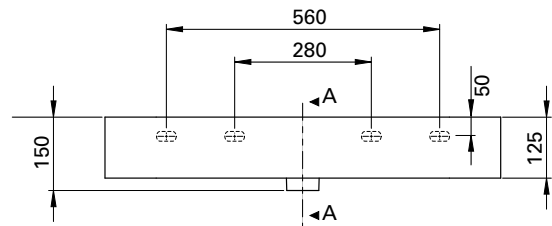

DESCRIPTION

Twenty 810 Wall Hung, 2 Drawer, White / Timber Veneer, Total Bowl

PRODUCT CODE

TW81D2WHTL / TW81D2WHTTL

TECHNICAL DRAWINGS

Top

Section AA: Side of Basin

Back of Basin

Side

Front

NOTES

Waste cut out in top drawer only. Drawing indicates the technical measurement only and is not a reflection of how the unit will look. Sizes nominal only. All drawings in millimeters. Drawings not to scale.