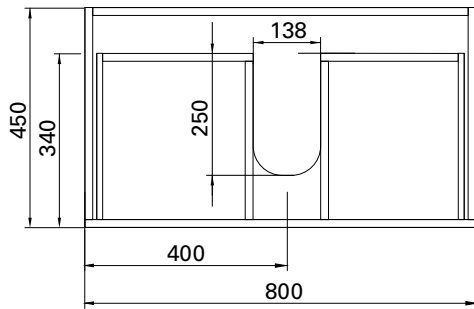

DESCRIPTION

Twenty 810 Wall Hung, 2 Drawer, White / Timber Veneer, Total Bowl

PRODUCT CODE

TW81D2WHTL / TW81D2WHTTL

TECHNICAL DRAWINGS

Top

Section AA: Side of Basin

Back of Basin

Side

Front

NOTES

Waste cut out in top drawer only. Drawing indicates the technical measurement only and is not a reflection of how the unit will look. Sizes nominal only. All drawings in millimeters. Drawings not to scale.