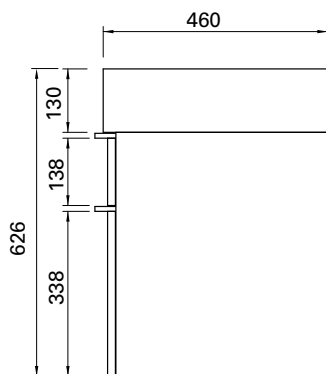

DESCRIPTION

Twenty 810 Wall Hung, 2 Drawer, White / Timber Veneer, Total Bowl

PRODUCT CODE

TW81D2WHTL / TW81D2WHTTL

TECHNICAL DRAWINGS

Top

Section AA: Side of Basin

Back of Basin

Side

Front

NOTES

Waste cut out in top drawer only. Drawing indicates the technical measurement only and is not a reflection of how the unit will look. Sizes nominal only. All drawings in millimeters. Drawings not to scale.