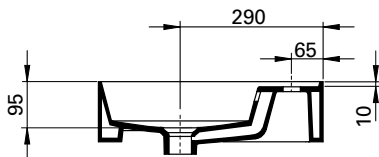

DESCRIPTION

Twenty 810 Wall Hung, 2 Drawer, White / Timber Veneer, Total Bowl

PRODUCT CODE

TW81D2WHTL / TW81D2WHTTL

TECHNICAL DRAWINGS

Top

Section AA: Side of Basin

Back of Basin

Side

Front

NOTES

Waste cut out in top drawer only. Drawing indicates the technical measurement only and is not a reflection of how the unit will look. Sizes nominal only. All drawings in millimeters. Drawings not to scale.