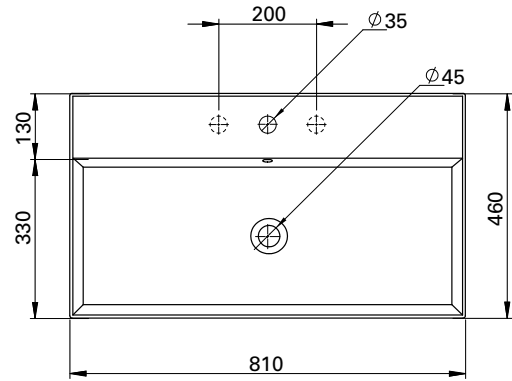

DESCRIPTION

Twenty 810 Wall Hung, 2 Drawer, White / Timber Veneer, Total Bowl

PRODUCT CODE

TW81D2WHTL / TW81D2WHTTL

TECHNICAL DRAWINGS

Top

Section AA: Side of Basin

Back of Basin

Side

Front

NOTES

Waste cut out in top drawer only. Drawing indicates the technical measurement only and is not a reflection of how the unit will look. Sizes nominal only. All drawings in millimeters. Drawings not to scale.