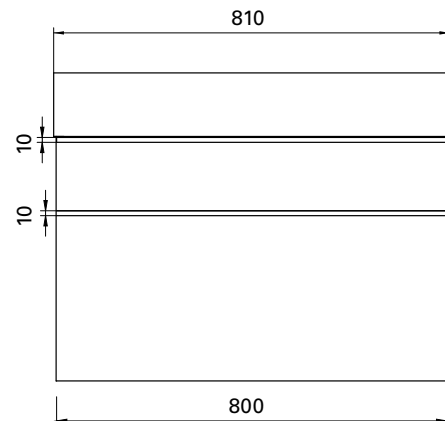

DESCRIPTION

Twenty 810 Wall Hung, 2 Drawer, White / Timber Veneer, Total Bowl

PRODUCT CODE

TW81D2WHTL / TW81D2WHTTL

TECHNICAL DRAWINGS

Top

Section AA: Side of Basin

Back of Basin

Side

Front

NOTES

Waste cut out in top drawer only. Drawing indicates the technical measurement only and is not a reflection of how the unit will look. Sizes nominal only. All drawings in millimeters. Drawings not to scale.