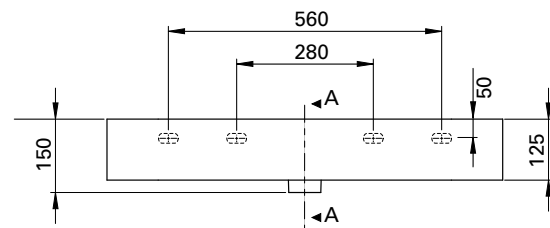

DESCRIPTION

Twenty 810 Wall Hung, 2 Drawer, White / Timber Veneer, Right Bowl

PRODUCT CODE

TW81D2WHRH / TW81D2WHTRH

TECHNICAL DRAWINGS

Top

Section AA: Side of Basin

Back of Basin

Side

Front

NOTES

Waste cut out in top drawer only. Drawing indicates the technical measurement only and is not a reflection of how the unit will look. Sizes nominal only. All drawings in millimeters. Drawings not to scale.