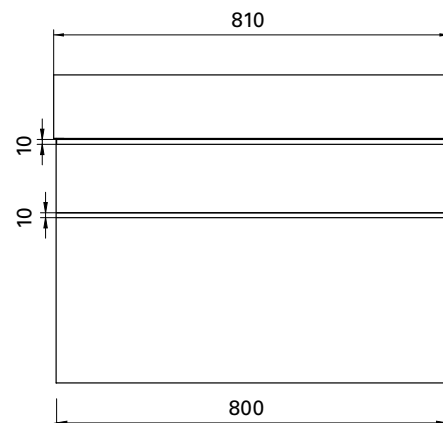

DESCRIPTION

Twenty 810 Wall Hung, 2 Drawer, White / Timber Veneer, Right Bowl

PRODUCT CODE

TW81D2WHRH / TW81D2WHTRH

TECHNICAL DRAWINGS

Top

Section AA: Side of Basin

Back of Basin

Side

Front

NOTES

Waste cut out in top drawer only. Drawing indicates the technical measurement only and is not a reflection of how the unit will look. Sizes nominal only. All drawings in millimeters. Drawings not to scale.