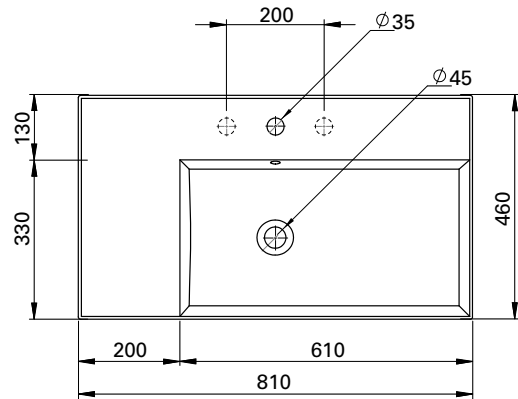

DESCRIPTION

Twenty 810 Wall Hung, 2 Drawer, White / Timber Veneer, Right Bowl

PRODUCT CODE

TW81D2WHRH / TW81D2WHTRH

TECHNICAL DRAWINGS

Top

Section AA: Side of Basin

Back of Basin

Side

Front

NOTES

Waste cut out in top drawer only. Drawing indicates the technical measurement only and is not a reflection of how the unit will look. Sizes nominal only. All drawings in millimeters. Drawings not to scale.