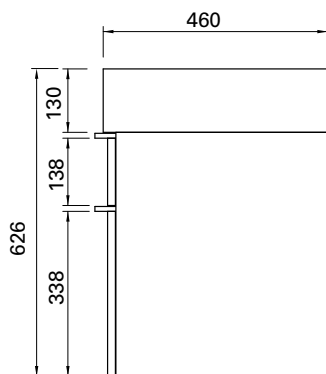

DESCRIPTION

Twenty 810 Wall Hung, 2 Drawer, White / Timber Veneer, Right Bowl

PRODUCT CODE

TW81D2WHRH / TW81D2WHTRH

TECHNICAL DRAWINGS

Top

Section AA: Side of Basin

Back of Basin

Side

Front

NOTES

Waste cut out in top drawer only. Drawing indicates the technical measurement only and is not a reflection of how the unit will look. Sizes nominal only. All drawings in millimeters. Drawings not to scale.