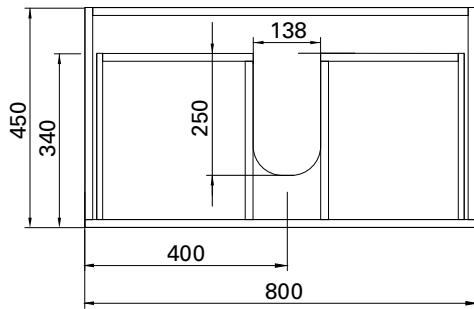

DESCRIPTION

Twenty 810 Wall Hung, 2 Drawer, White / Timber Veneer, Right Bowl

PRODUCT CODE

TW81D2WHRH / TW81D2WHTRH

TECHNICAL DRAWINGS

Top

Section AA: Side of Basin

Back of Basin

Side

Front

NOTES

Waste cut out in top drawer only. Drawing indicates the technical measurement only and is not a reflection of how the unit will look. Sizes nominal only. All drawings in millimeters. Drawings not to scale.