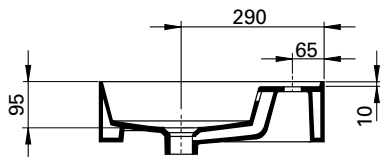

DESCRIPTION

Twenty 810 Wall Hung, 2 Drawer, White / Timber Veneer, Right Bowl

PRODUCT CODE

TW81D2WHRH / TW81D2WHTRH

TECHNICAL DRAWINGS

Top

Section AA: Side of Basin

Back of Basin

Side

Front

NOTES

Waste cut out in top drawer only. Drawing indicates the technical measurement only and is not a reflection of how the unit will look. Sizes nominal only. All drawings in millimeters. Drawings not to scale.