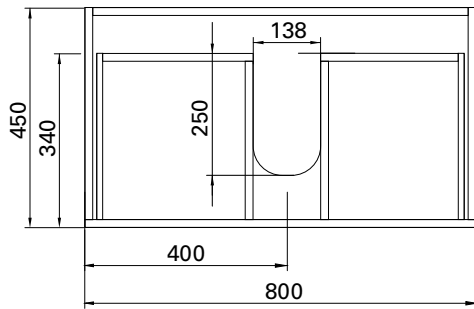

DESCRIPTION

Twenty 810 Wall Hung, 2 Drawer, White / Timber Veneer, Left Bowl

PRODUCT CODE

TW81D2WHLH / TW81D2WHTLH

TECHNICAL DRAWINGS

Top

Section AA: Side of Basin

Back of Basin

Side

Front

NOTES

Waste cut out in top drawer only. Drawing indicates the technical measurement only and is not a reflection of how the unit will look. Sizes nominal only. All drawings in millimeters. Drawings not to scale.