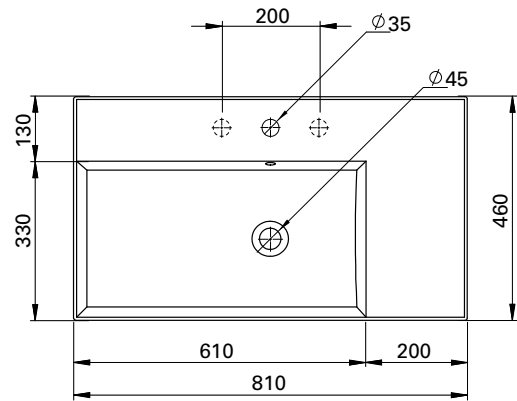

DESCRIPTION

Twenty 810 Wall Hung, 2 Drawer, White / Timber Veneer, Left Bowl

PRODUCT CODE

TW81D2WHLH / TW81D2WHTLH

TECHNICAL DRAWINGS

Top

Section AA: Side of Basin

Back of Basin

Side

Front

NOTES

Waste cut out in top drawer only. Drawing indicates the technical measurement only and is not a reflection of how the unit will look. Sizes nominal only. All drawings in millimeters. Drawings not to scale.