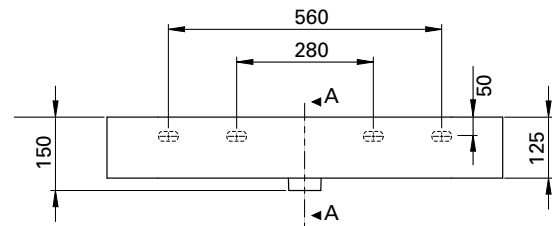

DESCRIPTION

Twenty 810 Wall Hung, 2 Drawer, White / Timber Veneer, Left Bowl

PRODUCT CODE

TW81D2WHLH / TW81D2WHTLH

TECHNICAL DRAWINGS

Top

Section AA: Side of Basin

Back of Basin

Side

Front

NOTES

Waste cut out in top drawer only. Drawing indicates the technical measurement only and is not a reflection of how the unit will look. Sizes nominal only. All drawings in millimeters. Drawings not to scale.