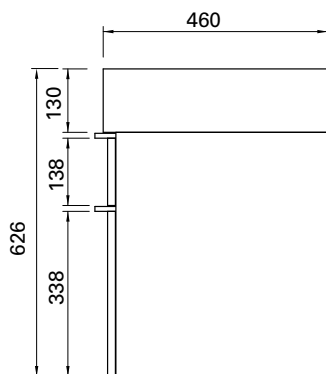

DESCRIPTION

Twenty 810 Wall Hung, 2 Drawer, White / Timber Veneer, Left Bowl

PRODUCT CODE

TW81D2WHLH / TW81D2WHTLH

TECHNICAL DRAWINGS

Top

Section AA: Side of Basin

Back of Basin

Side

Front

NOTES

Waste cut out in top drawer only. Drawing indicates the technical measurement only and is not a reflection of how the unit will look. Sizes nominal only. All drawings in millimeters. Drawings not to scale.