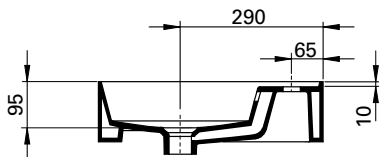

DESCRIPTION

Twenty 810 Wall Hung, 2 Drawer, White / Timber Veneer, Left Bowl

PRODUCT CODE

TW81D2WHLH / TW81D2WHTLH

TECHNICAL DRAWINGS

Top

Section AA: Side of Basin

Back of Basin

Side

Front

NOTES

Waste cut out in top drawer only. Drawing indicates the technical measurement only and is not a reflection of how the unit will look. Sizes nominal only. All drawings in millimeters. Drawings not to scale.