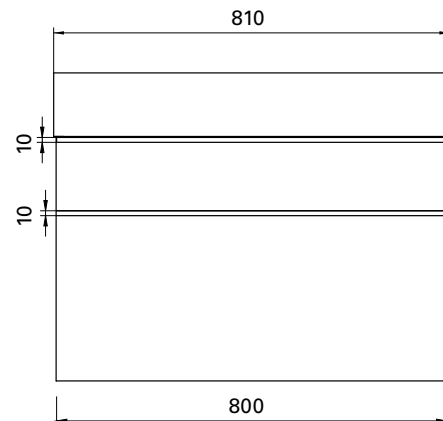

DESCRIPTION

Twenty 810 Wall Hung, 2 Drawer, White / Timber Veneer, Left Bowl

PRODUCT CODE

TW81D2WHLH / TW81D2WHTLH

TECHNICAL DRAWINGS

Top

Section AA: Side of Basin

Back of Basin

Side

Front

NOTES

Waste cut out in top drawer only. Drawing indicates the technical measurement only and is not a reflection of how the unit will look. Sizes nominal only. All drawings in millimeters. Drawings not to scale.