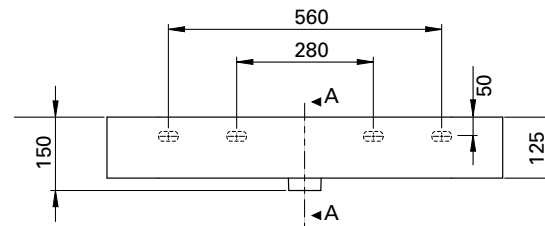

DESCRIPTION

Twenty 810 Wall Hung, 2 Drawer, White / Timber Veneer, Centre Bowl

PRODUCT CODE

TW81D2WHCN / TW81D2WHTCN

TECHNICAL DRAWINGS

Top

Section AA: Side of Basin

Back of Basin

Side

Front

NOTES

Waste cut out in top drawer only. Drawing indicates the technical measurement only and is not a reflection of how the unit will look. Sizes nominal only. All drawings in millimeters. Drawings not to scale.