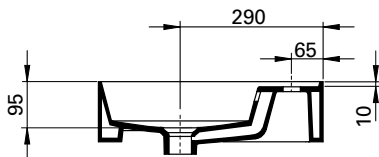

DESCRIPTION

Twenty 810 Wall Hung, 2 Drawer, White / Timber Veneer, Centre Bowl

PRODUCT CODE

TW81D2WHCN / TW81D2WHTCN

TECHNICAL DRAWINGS

Top

Section AA: Side of Basin

Back of Basin

Side

Front

NOTES

Waste cut out in top drawer only. Drawing indicates the technical measurement only and is not a reflection of how the unit will look. Sizes nominal only. All drawings in millimeters. Drawings not to scale.