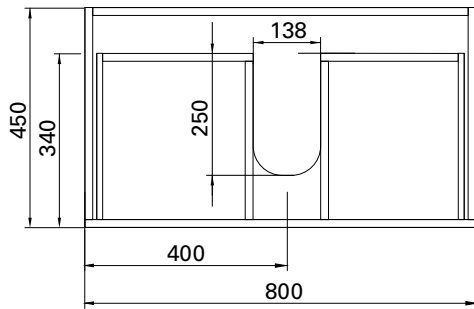

DESCRIPTION

Twenty 810 Wall Hung, 2 Drawer, White / Timber Veneer, Centre Bowl

PRODUCT CODE

TW81D2WHCN / TW81D2WHTCN

TECHNICAL DRAWINGS

Top

Section AA: Side of Basin

Back of Basin

Side

Front

NOTES

Waste cut out in top drawer only. Drawing indicates the technical measurement only and is not a reflection of how the unit will look. Sizes nominal only. All drawings in millimeters. Drawings not to scale.