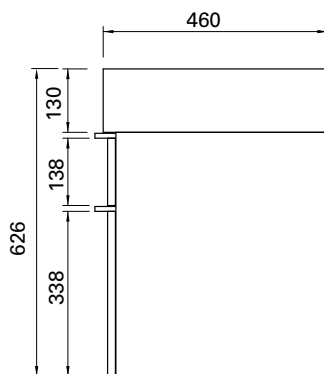

DESCRIPTION

Twenty 810 Wall Hung, 2 Drawer, White / Timber Veneer, Centre Bowl

PRODUCT CODE

TW81D2WHCN / TW81D2WHTCN

TECHNICAL DRAWINGS

Top

Section AA: Side of Basin

Back of Basin

Side

Front

NOTES

Waste cut out in top drawer only. Drawing indicates the technical measurement only and is not a reflection of how the unit will look. Sizes nominal only. All drawings in millimeters. Drawings not to scale.