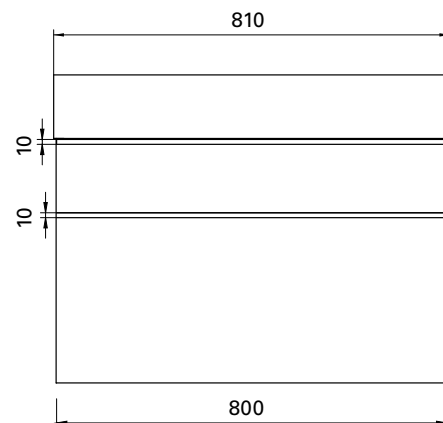

DESCRIPTION

Twenty 810 Wall Hung, 2 Drawer, White / Timber Veneer, Centre Bowl

PRODUCT CODE

TW81D2WHCN / TW81D2WHTCN

TECHNICAL DRAWINGS

Top

Section AA: Side of Basin

Back of Basin

Side

Front

NOTES

Waste cut out in top drawer only. Drawing indicates the technical measurement only and is not a reflection of how the unit will look. Sizes nominal only. All drawings in millimeters. Drawings not to scale.