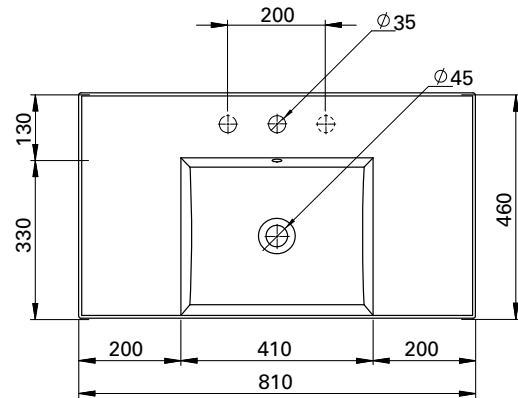

DESCRIPTION

Twenty 810 Wall Hung, 2 Drawer, White / Timber Veneer, Centre Bowl

PRODUCT CODE

TW81D2WHCN / TW81D2WHTCN

TECHNICAL DRAWINGS

Top

Section AA: Side of Basin

Back of Basin

Side

Front

NOTES

Waste cut out in top drawer only. Drawing indicates the technical measurement only and is not a reflection of how the unit will look. Sizes nominal only. All drawings in millimeters. Drawings not to scale.