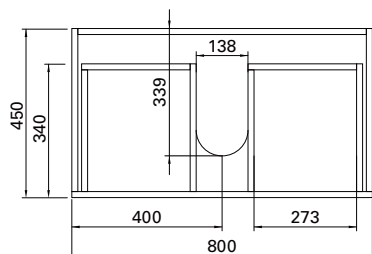

DESCRIPTION

Twenty 810 Wall Hung, 2 Drawers, White / Timber Veneer

PRODUCT CODE

TW81D2WH / TW81D2WHT

FEATURES

- Dimensions - W 810 x H 626 x D 460 mm
- Italian-made, ceramic top with four bowl options – centre (CN), total (TL), left (LH) and right (RH).
- Vanity available painted White, in Timber Veneer*, or in your choice of paint colour^.
- Handles available in White Oak, Natural Oak or Dark Oak timber veneer finishes.
- The paint used on our products is polyurethane or UV based. It is five times harder and more durable than lacquer finishes.
- Timber veneer finishes are 100% natural, so each have variations in grain and colour. All come stained and sealed with a protective UV finish.

Noce

Dark Oak

TECHNICAL DRAWINGS

Front

Side

Top

NOTES

*Non-stock item. ^15% surcharge applies on Custom Paint Colours, 25% for metallic and black gloss. *20% surcharge applies on Gloss Timber Veneer finish. When using a hidden bottle trap, we recommend 40551-32. Drawing indicates the technical measurement only and is not a reflection of how the product will look. Sizes are nominal only. All drawings in millimeters. August 2019.