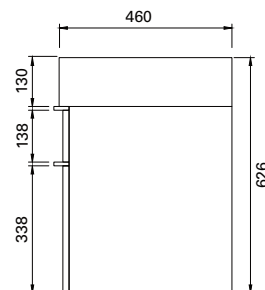

DESCRIPTION

Twenty 810 Wall Hung, 2 Drawers, White / Timber Veneer

PRODUCT CODE

TW81D2WH / TW81D2WHT

FEATURES

- Dimensions - W 810 x H 626 x D 460 mm
- Italian-made, ceramic top with four bowl options – centre (CN), total (TL), left (LH) and right (RH).
- Vanity available painted White, in Timber Veneer*, or in your choice of paint colour^.
- Handles available in White Oak, Natural Oak or Dark Oak timber veneer finishes.
- The paint used on our products is polyurethane or UV based. It is five times harder and more durable than lacquer finishes.
- Timber veneer finishes are 100% natural, so each have variations in grain and colour. All come stained and sealed with a protective UV finish.

Noce

Dark Oak

TECHNICAL DRAWINGS

Front

Side

Top

NOTES

*Non-stock item. ^15% surcharge applies on Custom Paint Colours, 25% for metallic and black gloss. *20% surcharge applies on Gloss Timber Veneer finish. When using a hidden bottle trap, we recommend 40551-32. Drawing indicates the technical measurement only and is not a reflection of how the product will look. Sizes are nominal only. All drawings in millimeters. August 2019.