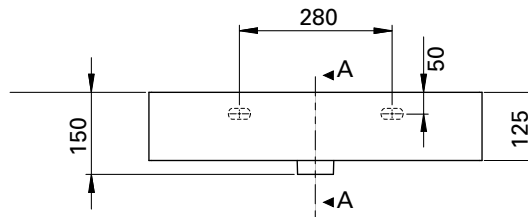

## DESCRIPTION

Twenty 610 Wall Hung, 2 Drawer, White / Timber Veneer, Total Bowl

## TECHNICAL DRAWINGS

Section AA: Side of Basin

Back of Basin

Side

Front

## NOTES

Waste cut out in top drawer only. Drawing indicates the technical measurement only and is not a reflection of how the unit will look. Sizes nominal only. All drawings in millimeters. Drawings not to scale.