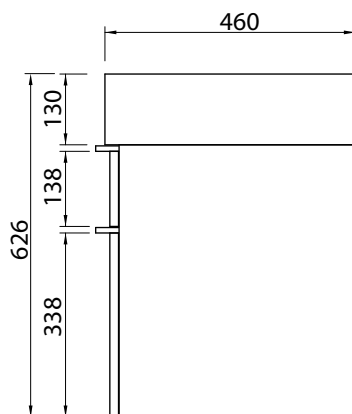

## DESCRIPTION

Twenty 610 Wall Hung, 2 Drawer, White / Timber Veneer, Total Bowl

## TECHNICAL DRAWINGS

Section AA: Side of Basin

Back of Basin

Side

Front

## NOTES

Waste cut out in top drawer only. Drawing indicates the technical measurement only and is not a reflection of how the unit will look. Sizes nominal only. All drawings in millimeters. Drawings not to scale.