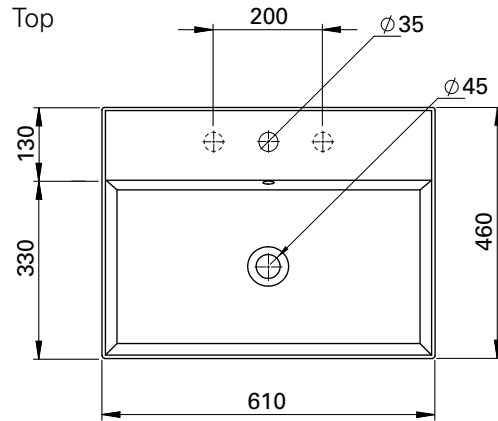

## DESCRIPTION

Twenty 610 Wall Hung, 2 Drawer, White / Timber Veneer, Total Bowl

## TECHNICAL DRAWINGS

Section AA: Side of Basin

Back of Basin

Side

Front

## NOTES

Waste cut out in top drawer only. Drawing indicates the technical measurement only and is not a reflection of how the unit will look. Sizes nominal only. All drawings in millimeters. Drawings not to scale.