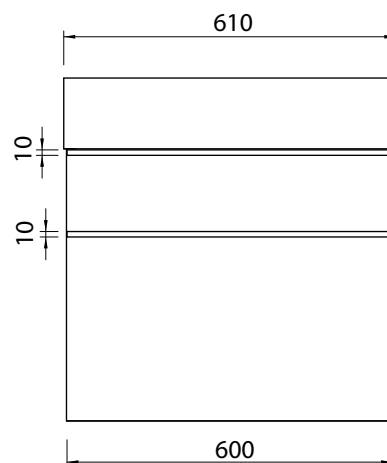

## TECHNICAL DRAWINGS

Section AA: Side of Basin

Back of Basin

Side

Front

## NOTES

Waste cut out in top drawer only. Drawing indicates the technical measurement only and is not a reflection of how the unit will look. Sizes nominal only. All drawings in millimeters. Drawings not to scale.