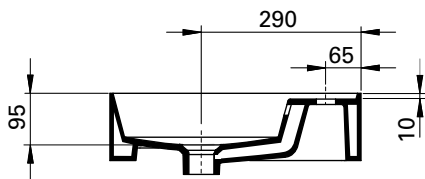

## DESCRIPTION

Twenty 610 Wall Hung, 2 Drawer, White / Timber Veneer, Total Bowl

## TECHNICAL DRAWINGS

Section AA: Side of Basin

Back of Basin

Side

Front

## NOTES

Waste cut out in top drawer only. Drawing indicates the technical measurement only and is not a reflection of how the unit will look. Sizes nominal only. All drawings in millimeters. Drawings not to scale.