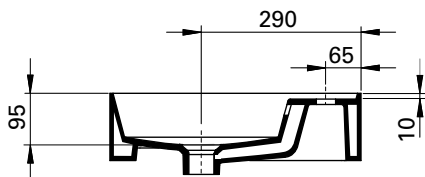

DESCRIPTION

Twenty 610 Wall Hung, 2 Drawer, White / Timber Veneer, Right Bowl

PRODUCT CODE

TW61D2WHRH / TW61D2WHTRH

TECHNICAL DRAWINGS

Section AA: Side of Basin

Back of Basin

Side

Front

NOTES

Waste cut out in top drawer only. Drawing indicates the technical measurement only and is not a reflection of how the unit will look. Sizes nominal only. All drawings in millimeters. Drawings not to scale.