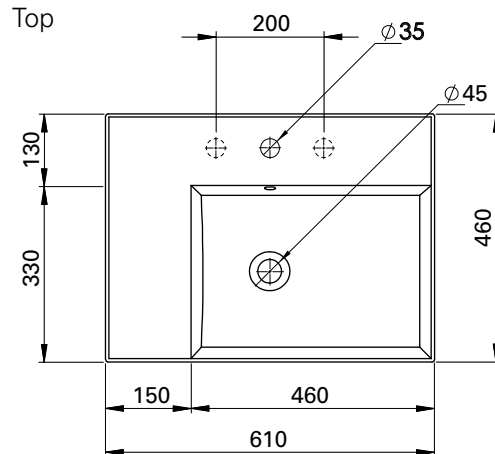

DESCRIPTION

Twenty 610 Wall Hung, 2 Drawer, White / Timber Veneer, Right Bowl

PRODUCT CODE

TW61D2WHRH / TW61D2WHTRH

TECHNICAL DRAWINGS

Section AA: Side of Basin

Back of Basin

Side

Front

NOTES

Waste cut out in top drawer only. Drawing indicates the technical measurement only and is not a reflection of how the unit will look. Sizes nominal only. All drawings in millimeters. Drawings not to scale.