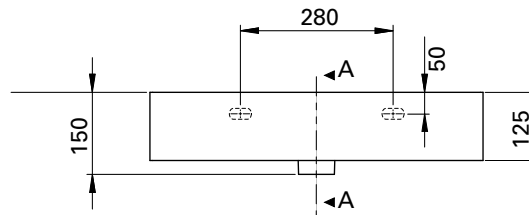

DESCRIPTION

Twenty 610 Wall Hung, 2 Drawer, White / Timber Veneer, Right Bowl

PRODUCT CODE

TW61D2WHRH / TW61D2WHTRH

TECHNICAL DRAWINGS

Section AA: Side of Basin

Back of Basin

Side

Front

NOTES

Waste cut out in top drawer only. Drawing indicates the technical measurement only and is not a reflection of how the unit will look. Sizes nominal only. All drawings in millimeters. Drawings not to scale.