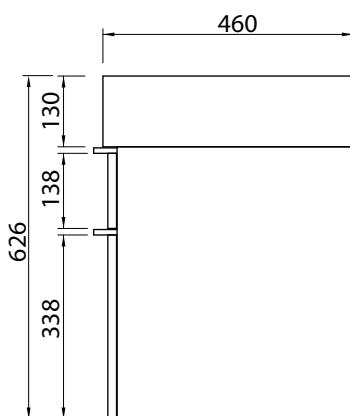

DESCRIPTION

Twenty 610 Wall Hung, 2 Drawer, White / Timber Veneer, Right Bowl

PRODUCT CODE

TW61D2WHRH / TW61D2WHTRH

TECHNICAL DRAWINGS

Section AA: Side of Basin

Back of Basin

Side

Front

NOTES

Waste cut out in top drawer only. Drawing indicates the technical measurement only and is not a reflection of how the unit will look. Sizes nominal only. All drawings in millimeters. Drawings not to scale.