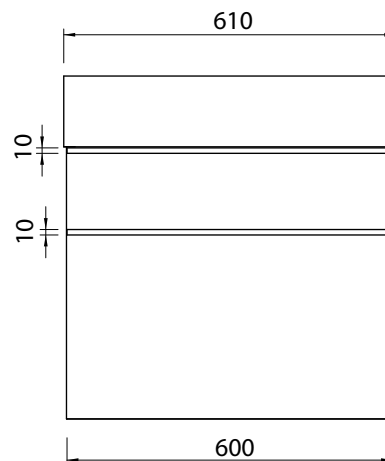

DESCRIPTION

Twenty 610 Wall Hung, 2 Drawer, White / Timber Veneer, Right Bowl

PRODUCT CODE

TW61D2WHRH / TW61D2WHTRH

TECHNICAL DRAWINGS

Section AA: Side of Basin

Back of Basin

Side

Front

NOTES

Waste cut out in top drawer only. Drawing indicates the technical measurement only and is not a reflection of how the unit will look. Sizes nominal only. All drawings in millimeters. Drawings not to scale.