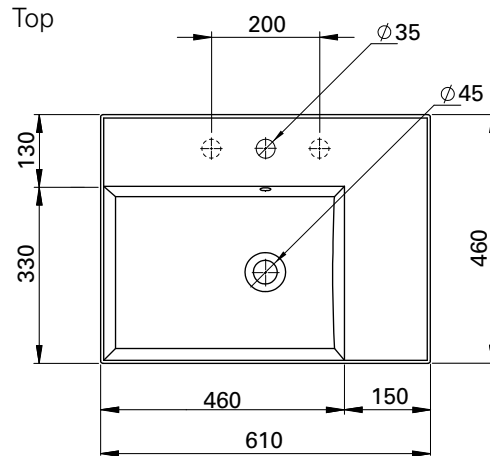

DESCRIPTION

Twenty 610 Wall Hung, 2 Drawer, White / Timber Veneer, Left Bowl

PRODUCT CODE

TW61D2WHLH / TW61D2WHTLH

TECHNICAL DRAWINGS

Section AA: Side of Basin

Back of Basin

Side

Front

NOTES

Waste cut out in top drawer only. Drawing indicates the technical measurement only and is not a reflection of how the unit will look. Sizes nominal only. All drawings in millimeters. Drawings not to scale.