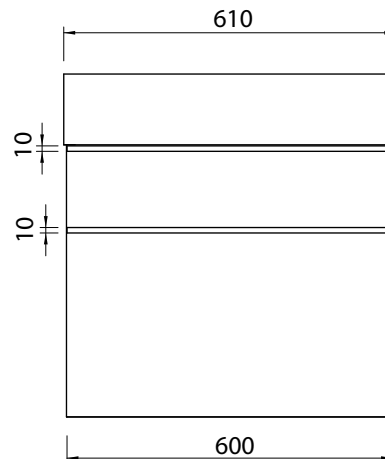

DESCRIPTION

Twenty 610 Wall Hung, 2 Drawer, White / Timber Veneer, Left Bowl

PRODUCT CODE

TW61D2WHLH / TW61D2WHTLH

TECHNICAL DRAWINGS

Section AA: Side of Basin

Back of Basin

Side

Front

NOTES

Waste cut out in top drawer only. Drawing indicates the technical measurement only and is not a reflection of how the unit will look. Sizes nominal only. All drawings in millimeters. Drawings not to scale.