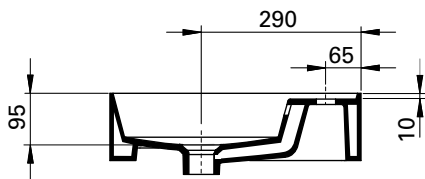

DESCRIPTION

Twenty 610 Wall Hung, 2 Drawer, White / Timber Veneer, Left Bowl

PRODUCT CODE

TW61D2WHLH / TW61D2WHTLH

TECHNICAL DRAWINGS

Section AA: Side of Basin

Back of Basin

Side

Front

NOTES

Waste cut out in top drawer only. Drawing indicates the technical measurement only and is not a reflection of how the unit will look. Sizes nominal only. All drawings in millimeters. Drawings not to scale.