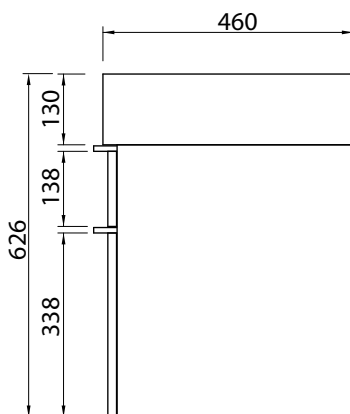

DESCRIPTION

Twenty 610 Wall Hung, 2 Drawer, White / Timber Veneer, Left Bowl

PRODUCT CODE

TW61D2WHLH / TW61D2WHTLH

TECHNICAL DRAWINGS

Section AA: Side of Basin

Back of Basin

Side

Front

NOTES

Waste cut out in top drawer only. Drawing indicates the technical measurement only and is not a reflection of how the unit will look. Sizes nominal only. All drawings in millimeters. Drawings not to scale.