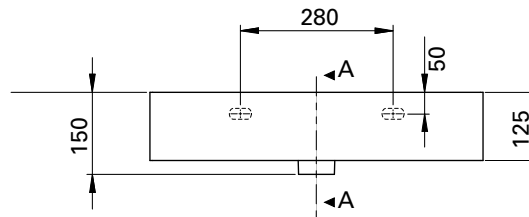

DESCRIPTION

Twenty 610 Wall Hung, 2 Drawer, White / Timber Veneer, Left Bowl

PRODUCT CODE

TW61D2WHLH / TW61D2WHTLH

TECHNICAL DRAWINGS

Section AA: Side of Basin

Back of Basin

Side

Front

NOTES

Waste cut out in top drawer only. Drawing indicates the technical measurement only and is not a reflection of how the unit will look. Sizes nominal only. All drawings in millimeters. Drawings not to scale.