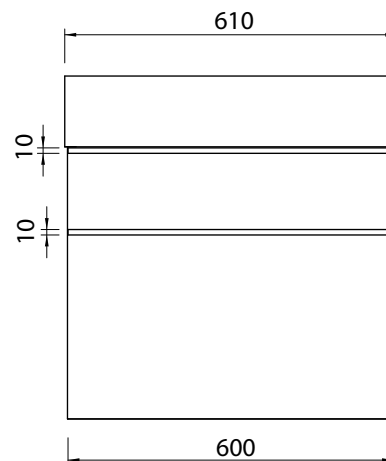

DESCRIPTION

Twenty 610 Wall Hung, 2 Drawer, White / Timber Veneer, Centre Bowl

PRODUCT CODE

TW61D2WHCN / TW61D2WHTCN

TECHNICAL DRAWINGS

Section AA: Side of Basin

Back of Basin

Side

Front

NOTES

Waste cut out in top drawer only. Drawing indicates the technical measurement only and is not a reflection of how the unit will look. Sizes nominal only. All drawings in millimeters. Drawings not to scale.