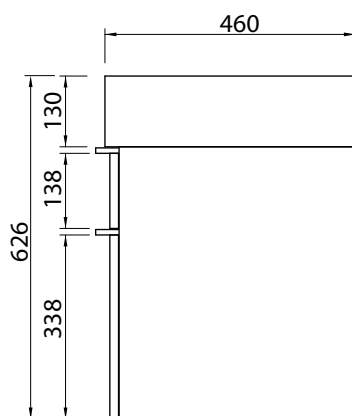

DESCRIPTION

Twenty 610 Wall Hung, 2 Drawer, White / Timber Veneer, Centre Bowl

PRODUCT CODE

TW61D2WHCN / TW61D2WHTCN

TECHNICAL DRAWINGS

Section AA: Side of Basin

Back of Basin

Side

Front

NOTES

Waste cut out in top drawer only. Drawing indicates the technical measurement only and is not a reflection of how the unit will look. Sizes nominal only. All drawings in millimeters. Drawings not to scale.