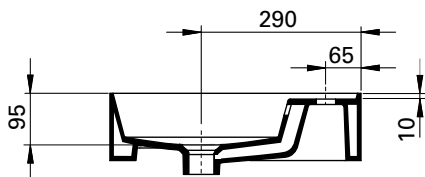

DESCRIPTION

Twenty 610 Wall Hung, 2 Drawer, White / Timber Veneer, Centre Bowl

PRODUCT CODE

TW61D2WHCN / TW61D2WHTCN

TECHNICAL DRAWINGS

Section AA: Side of Basin

Back of Basin

Side

Front

NOTES

Waste cut out in top drawer only. Drawing indicates the technical measurement only and is not a reflection of how the unit will look. Sizes nominal only. All drawings in millimeters. Drawings not to scale.