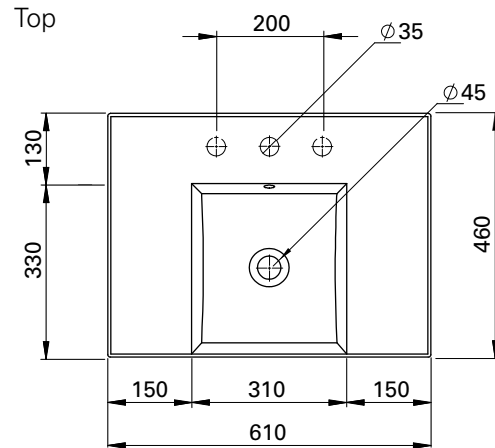

DESCRIPTION

Twenty 610 Wall Hung, 2 Drawer, White / Timber Veneer, Centre Bowl

PRODUCT CODE

TW61D2WHCN / TW61D2WHTCN

TECHNICAL DRAWINGS

Section AA: Side of Basin

Back of Basin

Side

Front

NOTES

Waste cut out in top drawer only. Drawing indicates the technical measurement only and is not a reflection of how the unit will look. Sizes nominal only. All drawings in millimeters. Drawings not to scale.