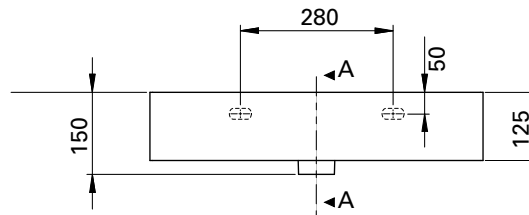

DESCRIPTION

Twenty 610 Wall Hung, 2 Drawer, White / Timber Veneer, Centre Bowl

PRODUCT CODE

TW61D2WHCN / TW61D2WHTCN

TECHNICAL DRAWINGS

Section AA: Side of Basin

Back of Basin

Side

Front

NOTES

Waste cut out in top drawer only. Drawing indicates the technical measurement only and is not a reflection of how the unit will look. Sizes nominal only. All drawings in millimeters. Drawings not to scale.