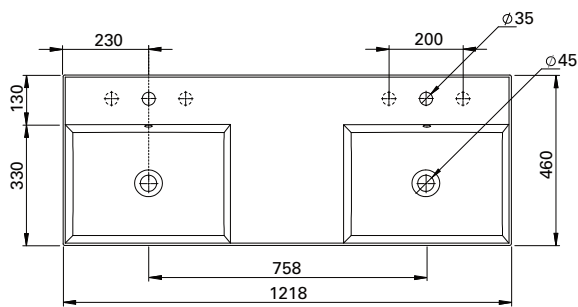

DESCRIPTION

Twenty Vanity Top 1210, Double Bowl

PRODUCT CODE

TW17011

FEATURES

- Dimensions - W1218 x H150 x D460 mm
- Italian-made, ceramic top with double bowl.
- Match it with Twenty Vanity 1210mm 4 drawers or can be sold separately as a wall-hung basin.

TECHNICAL DRAWINGS

Top

Side

Front

NOTES

Drawing indicates the technical measurement only and is not a reflection of how the unit will look. Sizes are nominal only. All drawings in millimeters.