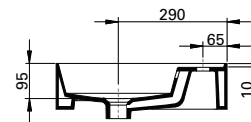

DESCRIPTION

Twenty Vanity Top 1210, Double Bowl

PRODUCT CODE

TW17011

FEATURES

- Dimensions - W1218 x H150 x D460 mm
- Italian-made, ceramic top with double bowl.
- Match it with Twenty Vanity 1210mm 4 drawers or can be sold separately as a wall-hung basin.

TECHNICAL DRAWINGS

Top

Side

Front

NOTES

Drawing indicates the technical measurement only and is not a reflection of how the unit will look. Sizes are nominal only. All drawings in millimeters.