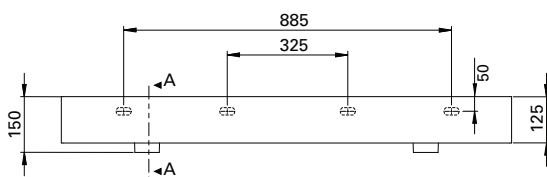

DESCRIPTION

Twenty Vanity Top 1210, Double Bowl

PRODUCT CODE

TW17011

FEATURES

- Dimensions - W1218 x H150 x D460 mm
- Italian-made, ceramic top with double bowl.
- Match it with Twenty Vanity 1210mm 4 drawers or can be sold separately as a wall-hung basin.

TECHNICAL DRAWINGS

Top

Side

Front

NOTES

Drawing indicates the technical measurement only and is not a reflection of how the unit will look. Sizes are nominal only. All drawings in millimeters.