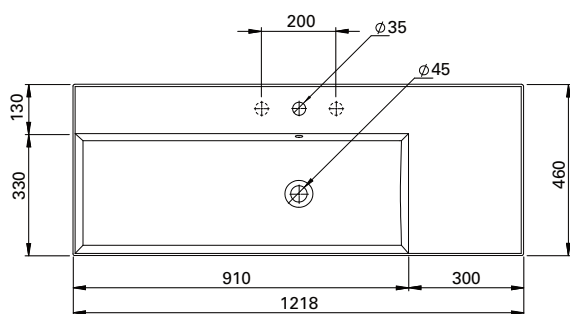

DESCRIPTION

Twenty Vanity Top 1210, Left Bowl (LH)

PRODUCT CODE

TW16011

FEATURES

- Dimensions - W1218 x H150 x D460 mm
- Italian-made, ceramic top with left bowl (LH).
- Match it with Twenty Vanity 1210mm or can be sold separately as a wall-hung basin.
- For matching with Twenty Vanity – Add the (code) at the end of the vanity code to specify basin orientation. E.g. TW121D2WHLH.
- Other bowl options also available in total (TL), centre (CN) and right (RH).

TECHNICAL DRAWINGS

Top

Side

Front

NOTES

Drawing indicates the technical measurement only and is not a reflection of how the unit will look. Sizes are nominal only. All drawings in millimeters.