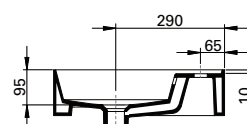

DESCRIPTION

Twenty Vanity Top 1210, Left Bowl (LH)

PRODUCT CODE

TW16011

FEATURES

- Dimensions - W1218 x H150 x D460 mm
- Italian-made, ceramic top with left bowl (LH).
- Match it with Twenty Vanity 1210mm or can be sold separately as a wall-hung basin.
- For matching with Twenty Vanity – Add the (code) at the end of the vanity code to specify basin orientation. E.g. TW121D2WHLH.
- Other bowl options also available in total (TL), centre (CN) and right (RH).

TECHNICAL DRAWINGS

Top

Side

Front

NOTES

Drawing indicates the technical measurement only and is not a reflection of how the unit will look. Sizes are nominal only. All drawings in millimeters.