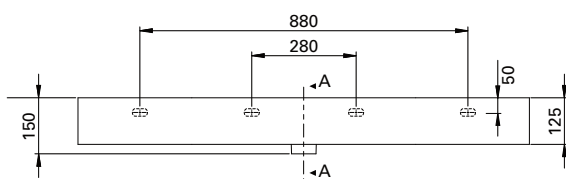

DESCRIPTION

Twenty Vanity Top 1210, Left Bowl (LH)

PRODUCT CODE

TW16011

FEATURES

- Dimensions - W1218 x H150 x D460 mm
- Italian-made, ceramic top with left bowl (LH).
- Match it with Twenty Vanity 1210mm or can be sold separately as a wall-hung basin.
- For matching with Twenty Vanity – Add the (code) at the end of the vanity code to specify basin orientation. E.g. TW121D2WHLH.
- Other bowl options also available in total (TL), centre (CN) and right (RH).

TECHNICAL DRAWINGS

Top

Side

Front

NOTES

Drawing indicates the technical measurement only and is not a reflection of how the unit will look. Sizes are nominal only. All drawings in millimeters.