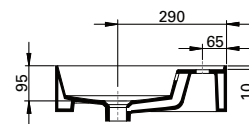

DESCRIPTION

Twenty Vanity Top 1210, Right Bowl (RH)

PRODUCT CODE

TW15011

FEATURES

- Dimensions - W1218 x H150 x D460 mm
- Italian-made, ceramic top with right bowl (RH).
- Match it with Twenty Vanity 1210mm or can be sold separately as a wall-hung basin.
- For matching with Twenty Vanity – Add the (code) at the end of the vanity code to specify basin orientation. E.g. TW121D2WHRH.
- Other bowl options also available in total (TL), centre (CN) and left (LH).

TECHNICAL DRAWINGS

Top

Side

Front

NOTES

Drawing indicates the technical measurement only and is not a reflection of how the unit will look. Sizes are nominal only. All drawings in millimeters.