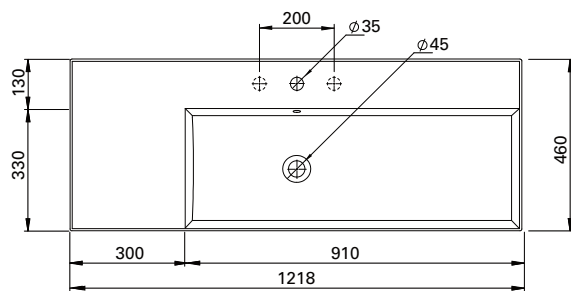

DESCRIPTION

Twenty Vanity Top 1210, Right Bowl (RH)

PRODUCT CODE

TW15011

FEATURES

- Dimensions - W1218 x H150 x D460 mm
- Italian-made, ceramic top with right bowl (RH).
- Match it with Twenty Vanity 1210mm or can be sold separately as a wall-hung basin.
- For matching with Twenty Vanity – Add the (code) at the end of the vanity code to specify basin orientation. E.g. TW121D2WHRH.
- Other bowl options also available in total (TL), centre (CN) and left (LH).

TECHNICAL DRAWINGS

Top

Side

Front

NOTES

Drawing indicates the technical measurement only and is not a reflection of how the unit will look. Sizes are nominal only. All drawings in millimeters.