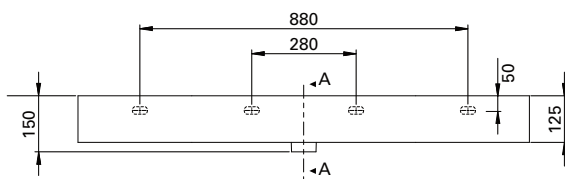

DESCRIPTION

Twenty Vanity Top 1210, Right Bowl (RH)

PRODUCT CODE

TW15011

FEATURES

- Dimensions - W1218 x H150 x D460 mm
- Italian-made, ceramic top with right bowl (RH).
- Match it with Twenty Vanity 1210mm or can be sold separately as a wall-hung basin.
- For matching with Twenty Vanity – Add the (code) at the end of the vanity code to specify basin orientation. E.g. TW121D2WHRH.
- Other bowl options also available in total (TL), centre (CN) and left (LH).

TECHNICAL DRAWINGS

Top

Side

Front

NOTES

Drawing indicates the technical measurement only and is not a reflection of how the unit will look. Sizes are nominal only. All drawings in millimeters.