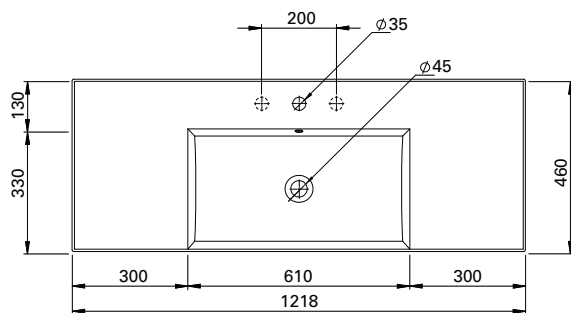

DESCRIPTION

Twenty Vanity Top 1210, Central Bowl (CN)

PRODUCT CODE

TW14011

FEATURES

- Dimensions - W1218 x H150 x D460 mm
- Italian-made, ceramic top with central bowl (CN).
- Match it with Twenty Vanity 1210mm or can be sold separately as a wall-hung basin.
- For matching with Twenty Vanity – Add the (code) at the end of the vanity code to specify basin orientation. E.g TW121D2WH**CN**.
- Other bowl options also available in total (TL), right (RH) and left (LH).

TECHNICAL DRAWINGS

Top

Side

Front

NOTES

Drawing indicates the technical measurement only and is not a reflection of how the unit will look. Sizes are nominal only. All drawings in millimeters.