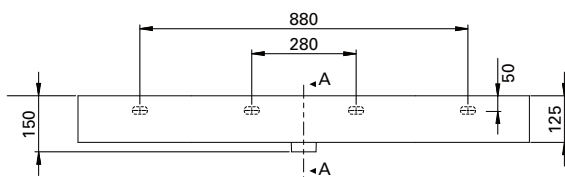

DESCRIPTION

Twenty Vanity Top 1210, Central Bowl (CN)

PRODUCT CODE

TW14011

FEATURES

- Dimensions - W1218 x H150 x D460 mm
- Italian-made, ceramic top with central bowl (CN).
- Match it with Twenty Vanity 1210mm or can be sold separately as a wall-hung basin.
- For matching with Twenty Vanity – Add the (code) at the end of the vanity code to specify basin orientation. E.g TW121D2WH**CN**.
- Other bowl options also available in total (TL), right (RH) and left (LH).

TECHNICAL DRAWINGS

Top

Side

Front

NOTES

Drawing indicates the technical measurement only and is not a reflection of how the unit will look. Sizes are nominal only. All drawings in millimeters.