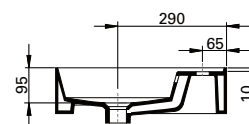

DESCRIPTION

Twenty Vanity Top 1210, Central Bowl (CN)

PRODUCT CODE

TW14011

FEATURES

- Dimensions - W1218 x H150 x D460 mm
- Italian-made, ceramic top with central bowl (CN).
- Match it with Twenty Vanity 1210mm or can be sold separately as a wall-hung basin.
- For matching with Twenty Vanity – Add the (code) at the end of the vanity code to specify basin orientation. E.g TW121D2WH**CN**.
- Other bowl options also available in total (TL), right (RH) and left (LH).

TECHNICAL DRAWINGS

Top

Side

Front

NOTES

Drawing indicates the technical measurement only and is not a reflection of how the unit will look. Sizes are nominal only. All drawings in millimeters.