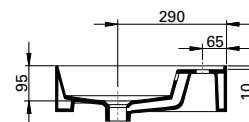

DESCRIPTION

Twenty Vanity Top 1210, Total Bowl (TL)

PRODUCT CODE

TW13011

FEATURES

- Dimensions - W1218 x H150 x D460 mm
- Italian-made, ceramic top with total bowl (TL).
- Match it with Twenty Vanity 1210mm or can be sold separately as a wall-hung basin.
- For matching with Twenty Vanity – Add the (code) at the end of the vanity code to specify basin orientation. E.g TW121D2WHTL.
- Other bowl options also available in centre (CN), right (RH) and left (LH).

TECHNICAL DRAWINGS

Top

Side

Front

NOTES

Drawing indicates the technical measurement only and is not a reflection of how the unit will look. Sizes are nominal only. All drawings in millimeters.