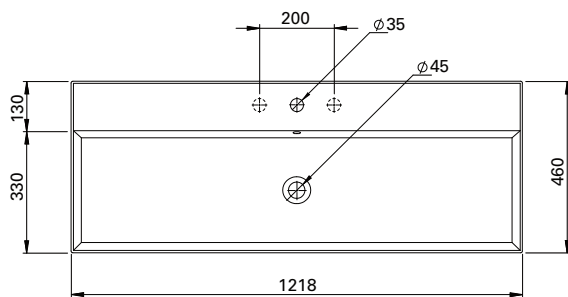

DESCRIPTION

Twenty Vanity Top 1210, Total Bowl (TL)

PRODUCT CODE

TW13011

FEATURES

- Dimensions - W1218 x H150 x D460 mm
- Italian-made, ceramic top with total bowl (TL).
- Match it with Twenty Vanity 1210mm or can be sold separately as a wall-hung basin.
- For matching with Twenty Vanity – Add the (code) at the end of the vanity code to specify basin orientation. E.g TW121D2WHTL.
- Other bowl options also available in centre (CN), right (RH) and left (LH).

TECHNICAL DRAWINGS

Top

Side

Front

NOTES

Drawing indicates the technical measurement only and is not a reflection of how the unit will look. Sizes are nominal only. All drawings in millimeters.