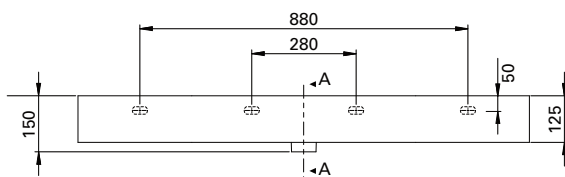

DESCRIPTION

Twenty Vanity Top 1210, Total Bowl (TL)

PRODUCT CODE

TW13011

FEATURES

- Dimensions - W1218 x H150 x D460 mm
- Italian-made, ceramic top with total bowl (TL).
- Match it with Twenty Vanity 1210mm or can be sold separately as a wall-hung basin.
- For matching with Twenty Vanity – Add the (code) at the end of the vanity code to specify basin orientation. E.g TW121D2WHTL.
- Other bowl options also available in centre (CN), right (RH) and left (LH).

TECHNICAL DRAWINGS

Top

Side

Front

NOTES

Drawing indicates the technical measurement only and is not a reflection of how the unit will look. Sizes are nominal only. All drawings in millimeters.