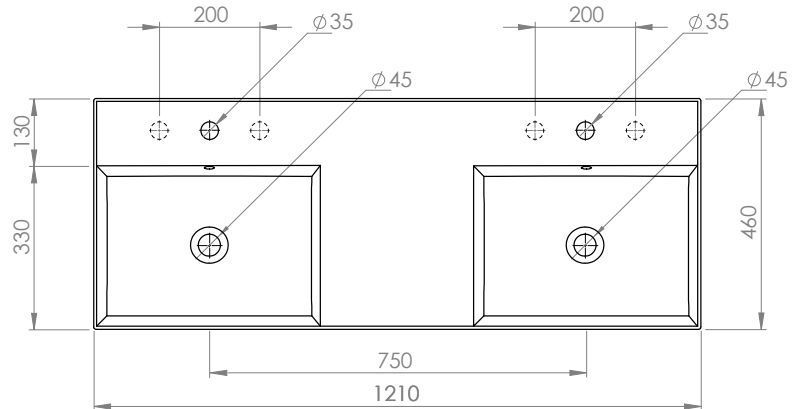

DESCRIPTION

Twenty 1210 Wall Hung, 4 Drawer, Double Bowl, White / Timber Veneer

PRODUCT CODE

TW121D4DBWH / T

FEATURES

- W1210 x H626 x D480 mm
- Available painted White, in Timber Veneer*, or in your choice of paint colour.^
- The paint used on our products is polyurethane or UV based. It is five times harder and more durable than lacquer finishes.
- Timber veneer finishes are 100% natural, so each have variations in grain and colour. All come stained and sealed with a protective UV finish.
- Four bowl options – left, right, centre and total.
- Handles can be white painted, in Natural Oak or Dark Oak timber veneers.
- Soft-close drawers.
- Italian-made, ceramic top. NZ-made cabinetry.

PRODUCT CODE

TW121D4DBWH / T

TECHNICAL DRAWINGS

Top

Side Section AA

Back

Side

Front

NOTES

Waste cut out in top drawer only. Drawing indicates the technical measurement only and is not a reflection of how the unit will look. Sizes approximate. All drawings in millimeters. Drawings not to scale.