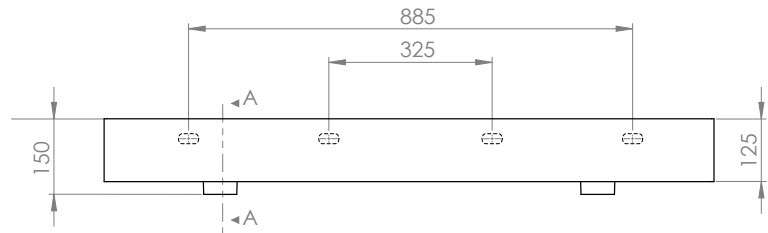

DESCRIPTION

Twenty 1210 Wall Hung, 4 Drawer, Double Bowl, White / Timber Veneer

PRODUCT CODE

TW121D4DBWH / T

FEATURES

- W1210 x H626 x D480 mm
- Available painted White, in Timber Veneer*, or in your choice of paint colour.^
- The paint used on our products is polyurethane or UV based. It is five times harder and more durable than lacquer finishes.
- Timber veneer finishes are 100% natural, so each have variations in grain and colour. All come stained and sealed with a protective UV finish.
- Four bowl options – left, right, centre and total.
- Handles can be white painted, in Natural Oak or Dark Oak timber veneers.
- Soft-close drawers.
- Italian-made, ceramic top. NZ-made cabinetry.

PRODUCT CODE

TW121D4DBWH / T

TECHNICAL DRAWINGS

Top

Side Section AA

Back

Side

Front

NOTES

Waste cut out in top drawer only. Drawing indicates the technical measurement only and is not a reflection of how the unit will look. Sizes approximate. All drawings in millimeters. Drawings not to scale.