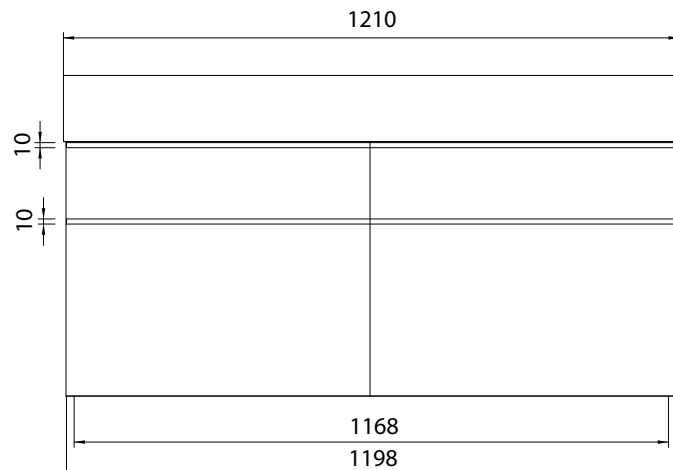

DESCRIPTION

Twenty 1210 Wall Hung, 4 Drawer, Double Bowl, White / Timber Veneer

PRODUCT CODE

TW121D4DBWH / T

FEATURES

- W1210 x H626 x D480 mm
- Available painted White, in Timber Veneer*, or in your choice of paint colour.^
- The paint used on our products is polyurethane or UV based. It is five times harder and more durable than lacquer finishes.
- Timber veneer finishes are 100% natural, so each have variations in grain and colour. All come stained and sealed with a protective UV finish.
- Four bowl options – left, right, centre and total.
- Handles can be white painted, in Natural Oak or Dark Oak timber veneers.
- Soft-close drawers.
- Italian-made, ceramic top. NZ-made cabinetry.

PRODUCT CODE

TW121D4DBWH / T

TECHNICAL DRAWINGS

Top

Side Section AA

Back

Side

Front

NOTES

Waste cut out in top drawer only. Drawing indicates the technical measurement only and is not a reflection of how the unit will look. Sizes approximate. All drawings in millimeters. Drawings not to scale.