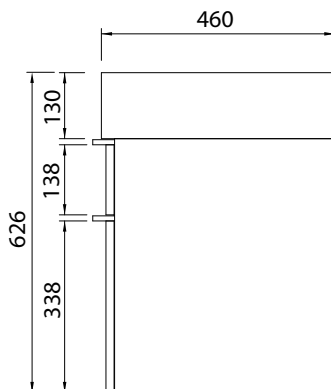

DESCRIPTION

Twenty 1210 Wall Hung, 4 Drawer, Double Bowl, White / Timber Veneer

PRODUCT CODE

TW121D4DBWH / T

FEATURES

- W1210 x H626 x D480 mm
- Available painted White, in Timber Veneer*, or in your choice of paint colour.^
- The paint used on our products is polyurethane or UV based. It is five times harder and more durable than lacquer finishes.
- Timber veneer finishes are 100% natural, so each have variations in grain and colour. All come stained and sealed with a protective UV finish.
- Four bowl options – left, right, centre and total.
- Handles can be white painted, in Natural Oak or Dark Oak timber veneers.
- Soft-close drawers.
- Italian-made, ceramic top. NZ-made cabinetry.

PRODUCT CODE

TW121D4DBWH / T

TECHNICAL DRAWINGS

Top

Side Section AA

Back

Side

Front

NOTES

Waste cut out in top drawer only. Drawing indicates the technical measurement only and is not a reflection of how the unit will look. Sizes approximate. All drawings in millimeters. Drawings not to scale.