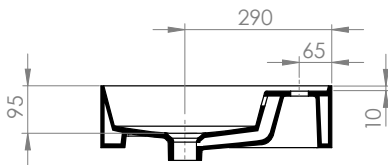

DESCRIPTION

Twenty 1210 Wall Hung, 4 Drawer, Double Bowl, White / Timber Veneer

PRODUCT CODE

TW121D4DBWH / T

FEATURES

- W1210 x H626 x D480 mm
- Available painted White, in Timber Veneer*, or in your choice of paint colour.^
- The paint used on our products is polyurethane or UV based. It is five times harder and more durable than lacquer finishes.
- Timber veneer finishes are 100% natural, so each have variations in grain and colour. All come stained and sealed with a protective UV finish.
- Four bowl options – left, right, centre and total.
- Handles can be white painted, in Natural Oak or Dark Oak timber veneers.
- Soft-close drawers.
- Italian-made, ceramic top. NZ-made cabinetry.

PRODUCT CODE

TW121D4DBWH / T

TECHNICAL DRAWINGS

Top

Side Section AA

Back

Side

Front

NOTES

Waste cut out in top drawer only. Drawing indicates the technical measurement only and is not a reflection of how the unit will look. Sizes approximate. All drawings in millimeters. Drawings not to scale.