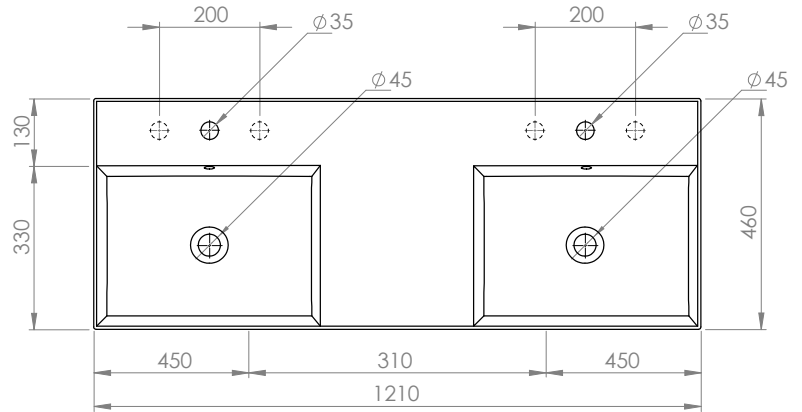

DESCRIPTION

Twenty 1210 Wall Hung, 4 Drawer, Double Bowl, White / Timber Veneer

PRODUCT CODE

TW121D4DBWH / T

FEATURES

- W1210 x H626 x D480 mm
- Available painted White, in Timber Veneer*, or in your choice of paint colour.^
- The paint used on our products is polyurethane or UV based. It is five times harder and more durable than lacquer finishes.
- Timber veneer finishes are 100% natural, so each have variations in grain and colour. All come stained and sealed with a protective UV finish.
- Four bowl options – left, right, centre and total.
- Handles can be white painted, in Natural Oak or Dark Oak timber veneers.
- Soft-close drawers.
- Italian-made, ceramic top. NZ-made cabinetry.

PRODUCT CODE

TW121D4DBWH / T

TECHNICAL DRAWINGS

Top

Side Section AA

Back

Side

Front

NOTES

Waste cut out in top drawer only. Drawing indicates the technical measurement only and is not a reflection of how the unit will look. Sizes approximate. All drawings in millimeters. Drawings not to scale.