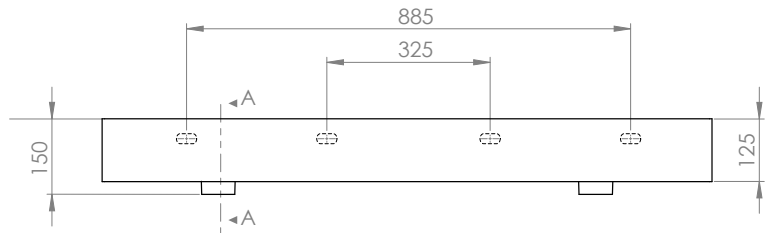

DESCRIPTION

Twenty 1210 Wall Hung, 4 Drawer, Double Bowl, White / Timber Veneer

PRODUCT CODE

TW121D4DBWH / T

FEATURES

- W1210 x H626 x D480 mm
- Available painted White, in Timber Veneer*, or in your choice of paint colour.^
- The paint used on our products is polyurethane or UV based. It is five times harder and more durable than lacquer finishes.
- Timber veneer finishes are 100% natural, so each have variations in grain and colour. All come stained and sealed with a protective UV finish.
- Four bowl options – left, right, centre and total.
- Handles can be white painted, in Natural Oak or Dark Oak timber veneers.
- Soft-close drawers.
- Italian-made, ceramic top. NZ-made cabinetry.

PRODUCT CODE

TW121D4DBWH / T

TECHNICAL DRAWINGS

Top

Side Section AA

Back

Side

Front

NOTES

Waste cut out in top drawer only. Drawing indicates the technical measurement only and is not a reflection of how the unit will look. Sizes approximate. All drawings in millimeters. Drawings not to scale.