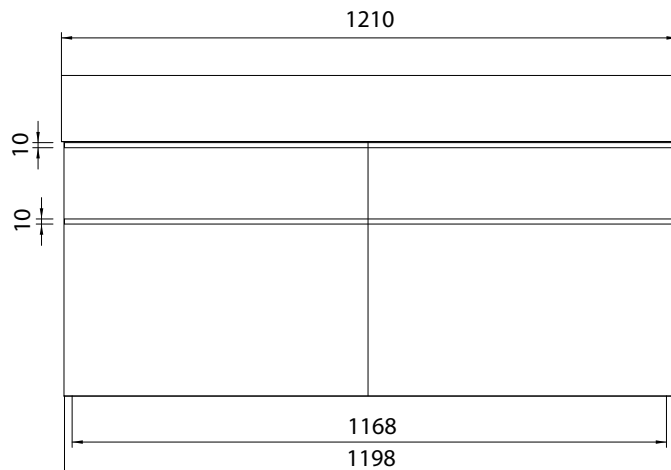

DESCRIPTION

Twenty 1210 Wall Hung, 4 Drawer, Double Bowl, White / Timber Veneer

PRODUCT CODE

TW121D4DBWH / T

FEATURES

- W1210 x H626 x D480 mm
- Available painted White, in Timber Veneer*, or in your choice of paint colour.^
- The paint used on our products is polyurethane or UV based. It is five times harder and more durable than lacquer finishes.
- Timber veneer finishes are 100% natural, so each have variations in grain and colour. All come stained and sealed with a protective UV finish.
- Four bowl options – left, right, centre and total.
- Handles can be white painted, in Natural Oak or Dark Oak timber veneers.
- Soft-close drawers.
- Italian-made, ceramic top. NZ-made cabinetry.

PRODUCT CODE

TW121D4DBWH / T

TECHNICAL DRAWINGS

Top

Side Section AA

Back

Side

Front

NOTES

Waste cut out in top drawer only. Drawing indicates the technical measurement only and is not a reflection of how the unit will look. Sizes approximate. All drawings in millimeters. Drawings not to scale.