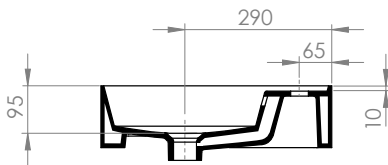

DESCRIPTION

Twenty 1210 Wall Hung, 4 Drawer, Double Bowl, White / Timber Veneer

PRODUCT CODE

TW121D4DBWH / T

FEATURES

- W1210 x H626 x D480 mm
- Available painted White, in Timber Veneer*, or in your choice of paint colour.^
- The paint used on our products is polyurethane or UV based. It is five times harder and more durable than lacquer finishes.
- Timber veneer finishes are 100% natural, so each have variations in grain and colour. All come stained and sealed with a protective UV finish.
- Four bowl options – left, right, centre and total.
- Handles can be white painted, in Natural Oak or Dark Oak timber veneers.
- Soft-close drawers.
- Italian-made, ceramic top. NZ-made cabinetry.

PRODUCT CODE

TW121D4DBWH / T

TECHNICAL DRAWINGS

Top

Side Section AA

Back

Side

Front

NOTES

Waste cut out in top drawer only. Drawing indicates the technical measurement only and is not a reflection of how the unit will look. Sizes approximate. All drawings in millimeters. Drawings not to scale.