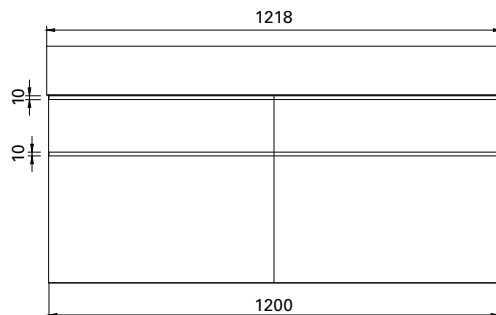

DESCRIPTION

Twenty 1210 Wall Hung, 4 Drawers, Double Bowl, White / Timber Veneer

PRODUCT CODE

TW121D4DBWH / TW121D4DBWHT

FEATURES

- Dimensions - W 1218 x H 626 x D 460 mm
- Italian-made, ceramic top with four bowl options – centre (CN), total (TL), left (LH) and right (RH).
- Vanity available painted White, in Timber Veneer*, or in your choice of paint colour^.
- Handles available in White Oak, Natural Oak or Dark Oak timber veneer finishes.
- The paint used on our products is polyurethane or UV based. It is five times harder and more durable than lacquer finishes.
- Timber veneer finishes are 100% natural, so each have variations in grain and colour. All come stained and sealed with a protective UV finish.

Noce

Dark Oak

TECHNICAL DRAWINGS

Front

Side

Top

NOTES

*Non-stock item. ^15% surcharge applies on Custom Paint Colours, 25% for metallic and black gloss. *20% surcharge applies on Gloss Timber Veneer finish. When using a hidden bottle trap, we recommend 40551-32. Drawing indicates the technical measurement only and is not a reflection of how the product will look. Sizes are nominal only. All drawings in millimeters. August 2019.