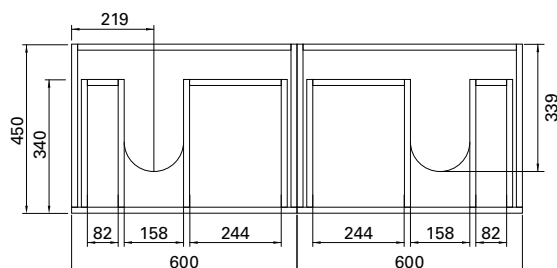

DESCRIPTION

Twenty 1210 Wall Hung, 4 Drawers, Double Bowl, White / Timber Veneer

PRODUCT CODE

TW121D4DBWH / TW121D4DBWHT

FEATURES

- Dimensions - W 1218 x H 626 x D 460 mm
- Italian-made, ceramic top with four bowl options – centre (CN), total (TL), left (LH) and right (RH).
- Vanity available painted White, in Timber Veneer*, or in your choice of paint colour^.
- Handles available in White Oak, Natural Oak or Dark Oak timber veneer finishes.
- The paint used on our products is polyurethane or UV based. It is five times harder and more durable than lacquer finishes.
- Timber veneer finishes are 100% natural, so each have variations in grain and colour. All come stained and sealed with a protective UV finish.

Noce

Dark Oak

TECHNICAL DRAWINGS

Front

Side

Top

NOTES

*Non-stock item. ^15% surcharge applies on Custom Paint Colours, 25% for metallic and black gloss. *20% surcharge applies on Gloss Timber Veneer finish. When using a hidden bottle trap, we recommend 40551-32. Drawing indicates the technical measurement only and is not a reflection of how the product will look. Sizes are nominal only. All drawings in millimeters. August 2019.