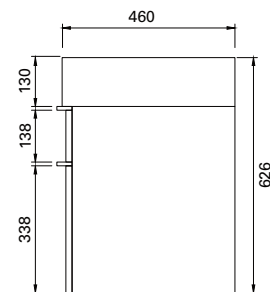

DESCRIPTION

Twenty 1210 Wall Hung, 4 Drawers, Double Bowl, White / Timber Veneer

PRODUCT CODE

TW121D4DBWH / TW121D4DBWHT

FEATURES

- Dimensions - W 1218 x H 626 x D 460 mm
- Italian-made, ceramic top with four bowl options – centre (CN), total (TL), left (LH) and right (RH).
- Vanity available painted White, in Timber Veneer*, or in your choice of paint colour^.
- Handles available in White Oak, Natural Oak or Dark Oak timber veneer finishes.
- The paint used on our products is polyurethane or UV based. It is five times harder and more durable than lacquer finishes.
- Timber veneer finishes are 100% natural, so each have variations in grain and colour. All come stained and sealed with a protective UV finish.

Noce

Dark Oak

TECHNICAL DRAWINGS

Front

Side

Top

NOTES

*Non-stock item. ^15% surcharge applies on Custom Paint Colours, 25% for metallic and black gloss. *20% surcharge applies on Gloss Timber Veneer finish. When using a hidden bottle trap, we recommend 40551-32. Drawing indicates the technical measurement only and is not a reflection of how the product will look. Sizes are nominal only. All drawings in millimeters. August 2019.