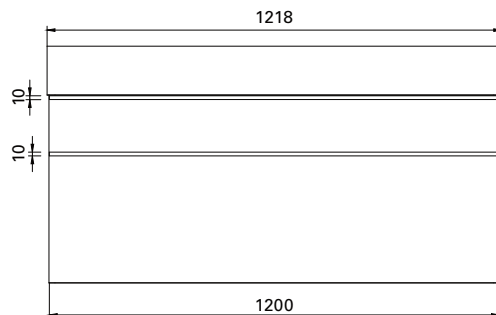

DESCRIPTION

Twenty 1210 Wall Hung, 2 Drawers, White / Timber Veneer

PRODUCT CODE

TW121D2WH / TW121D2WHT

FEATURES

- Dimensions - W 1218 x H 626 x D 460 mm
- Italian-made, ceramic top with four bowl options – centre (CN), total (TL), left (LH) and right (RH).
- Vanity available painted White, in Timber Veneer*, or in your choice of paint colour^.
- Handles available in White Oak, Natural Oak or Dark Oak timber veneer finishes.
- The paint used on our products is polyurethane or UV based. It is five times harder and more durable than lacquer finishes.
- Timber veneer finishes are 100% natural, so each have variations in grain and colour. All come stained and sealed with a protective UV finish.

Noce

Dark Oak

TECHNICAL DRAWINGS

Front

Side

Top

NOTES

*Non-stock item. ^15% surcharge applies on Custom Paint Colours, 25% for metallic and black gloss. *20% surcharge applies on Gloss Timber Veneer finish. When using a hidden bottle trap, we recommend 40551-32. Drawing indicates the technical measurement only and is not a reflection of how the product will look. Sizes are nominal only. All drawings in millimeters. August 2019.