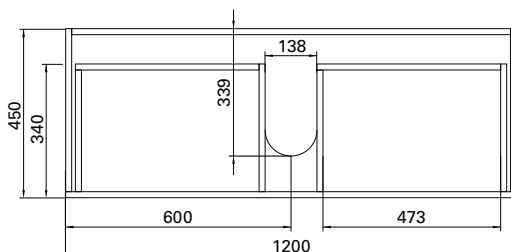

DESCRIPTION

Twenty 1210 Wall Hung, 2 Drawers, White / Timber Veneer

PRODUCT CODE

TW121D2WH / TW121D2WHT

FEATURES

- Dimensions - W 1218 x H 626 x D 460 mm
- Italian-made, ceramic top with four bowl options – centre (CN), total (TL), left (LH) and right (RH).
- Vanity available painted White, in Timber Veneer*, or in your choice of paint colour^.
- Handles available in White Oak, Natural Oak or Dark Oak timber veneer finishes.
- The paint used on our products is polyurethane or UV based. It is five times harder and more durable than lacquer finishes.
- Timber veneer finishes are 100% natural, so each have variations in grain and colour. All come stained and sealed with a protective UV finish.

Noce

Dark Oak

TECHNICAL DRAWINGS

Front

Side

Top

NOTES

*Non-stock item. ^15% surcharge applies on Custom Paint Colours, 25% for metallic and black gloss. *20% surcharge applies on Gloss Timber Veneer finish. When using a hidden bottle trap, we recommend 40551-32. Drawing indicates the technical measurement only and is not a reflection of how the product will look. Sizes are nominal only. All drawings in millimeters. August 2019.