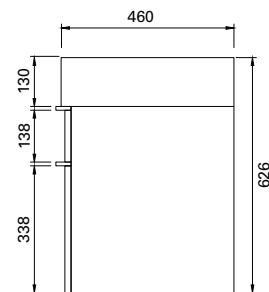

DESCRIPTION

Twenty 1210 Wall Hung, 2 Drawers, White / Timber Veneer

PRODUCT CODE

TW121D2WH / TW121D2WHT

FEATURES

- Dimensions - W 1218 x H 626 x D 460 mm
- Italian-made, ceramic top with four bowl options – centre (CN), total (TL), left (LH) and right (RH).
- Vanity available painted White, in Timber Veneer*, or in your choice of paint colour^.
- Handles available in White Oak, Natural Oak or Dark Oak timber veneer finishes.
- The paint used on our products is polyurethane or UV based. It is five times harder and more durable than lacquer finishes.
- Timber veneer finishes are 100% natural, so each have variations in grain and colour. All come stained and sealed with a protective UV finish.

Noce

Dark Oak

TECHNICAL DRAWINGS

Front

Side

Top

NOTES

*Non-stock item. ^15% surcharge applies on Custom Paint Colours, 25% for metallic and black gloss. *20% surcharge applies on Gloss Timber Veneer finish. When using a hidden bottle trap, we recommend 40551-32. Drawing indicates the technical measurement only and is not a reflection of how the product will look. Sizes are nominal only. All drawings in millimeters. August 2019.