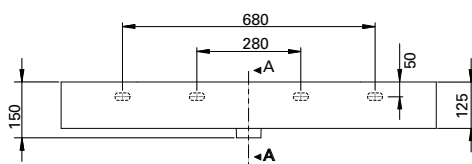

## FEATURES

- Dimensions - W1010 x H150 x D460 mm
- Italian-made, ceramic top with left bowl (LH).
- Match it with Twenty Vanity 1010mm or can be sold separately as a wall-hung basin.
- For matching with Twenty Vanity – Add the **(code)** at the end of the vanity code to specify basin orientation. E.g TW101D2WHLH.
- Other bowl options also available in total (TL), centre (CN) and right (RH).

## TECHNICAL DRAWINGS

Top

Side

Front

## NOTES

Drawing indicates the technical measurement only and is not a reflection of how the unit will look. Sizes are nominal only. All drawings in millimeters.