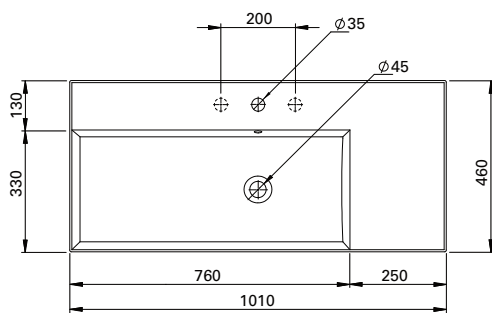

## DESCRIPTION

Twenty Vanity Top 1010, Left Bowl (LH)

## FEATURES

- Dimensions - W1010 x H150 x D460 mm
- Italian-made, ceramic top with left bowl (LH).
- Match it with Twenty Vanity 1010mm or can be sold separately as a wall-hung basin.
- For matching with Twenty Vanity – Add the **(code)** at the end of the vanity code to specify basin orientation. E.g TW101D2WHLH.
- Other bowl options also available in total (TL), centre (CN) and right (RH).

## TECHNICAL DRAWINGS

Top

Side

Front

## NOTES

Drawing indicates the technical measurement only and is not a reflection of how the unit will look. Sizes are nominal only. All drawings in millimeters.