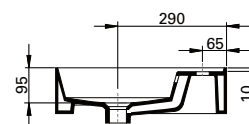

## FEATURES

- Dimensions - W1010 x H150 x D460 mm
- Italian-made, ceramic top with left bowl (LH).
- Match it with Twenty Vanity 1010mm or can be sold separately as a wall-hung basin.
- For matching with Twenty Vanity – Add the **(code)** at the end of the vanity code to specify basin orientation. E.g TW101D2WHLH.
- Other bowl options also available in total (TL), centre (CN) and right (RH).

## TECHNICAL DRAWINGS

Top

Side

Front

## NOTES

Drawing indicates the technical measurement only and is not a reflection of how the unit will look. Sizes are nominal only. All drawings in millimeters.