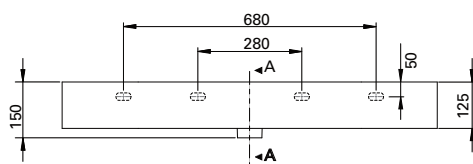

## FEATURES

- Dimensions - W1010 x H150 x D460 mm
- Italian-made, ceramic top with right bowl (RH).
- Match it with Twenty Vanity 1010mm or can be sold separately as a wall-hung basin.
- For matching with Twenty Vanity – Add the **(code)** at the end of the vanity code to specify basin orientation. E.g. TW101D2WHRH.
- Other bowl options also available in total (TL), centre (CN) and left (LH).

## TECHNICAL DRAWINGS

Top

Side

Front

## NOTES

Drawing indicates the technical measurement only and is not a reflection of how the unit will look. Sizes are nominal only. All drawings in millimeters.