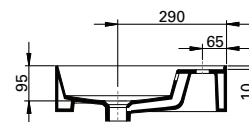

## FEATURES

- Dimensions - W1010 x H150 x D460 mm
- Italian-made, ceramic top with right bowl (RH).
- Match it with Twenty Vanity 1010mm or can be sold separately as a wall-hung basin.
- For matching with Twenty Vanity – Add the **(code)** at the end of the vanity code to specify basin orientation. E.g. TW101D2WHRH.
- Other bowl options also available in total (TL), centre (CN) and left (LH).

## TECHNICAL DRAWINGS

Top

Side

Front

## NOTES

Drawing indicates the technical measurement only and is not a reflection of how the unit will look. Sizes are nominal only. All drawings in millimeters.