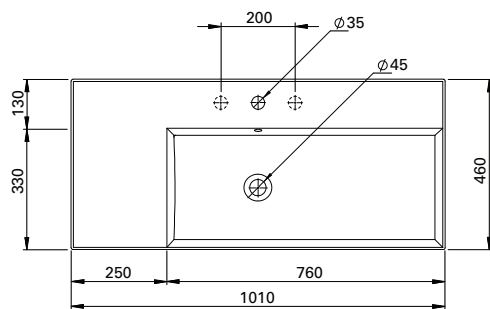

## DESCRIPTION

Twenty Vanity Top 1010, Right Bowl (RH)

## FEATURES

- Dimensions - W1010 x H150 x D460 mm
- Italian-made, ceramic top with right bowl (RH).
- Match it with Twenty Vanity 1010mm or can be sold separately as a wall-hung basin.
- For matching with Twenty Vanity – Add the **(code)** at the end of the vanity code to specify basin orientation. E.g. TW101D2WHRH.
- Other bowl options also available in total (TL), centre (CN) and left (LH).

## TECHNICAL DRAWINGS

Top

Side

Front

## NOTES

Drawing indicates the technical measurement only and is not a reflection of how the unit will look. Sizes are nominal only. All drawings in millimeters.