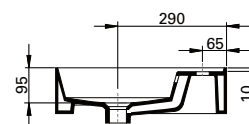

DESCRIPTION

Twenty Vanity Top 1010, Central Bowl (CN)

PRODUCT CODE

TW10011

FEATURES

- Dimensions - W1010 x H150 x D460 mm
- Italian-made, ceramic top with central bowl (CN).
- Match it with Twenty Vanity 1010mm or can be sold separately as a wall-hung basin.
- For matching with Twenty Vanity – Add the (code) at the end of the vanity code to specify basin orientation. E.g. TW101D2WH**CN**.
- Other bowl options also available in total (TL), right (RH) and left (LH).

TECHNICAL DRAWINGS

Top

Side

Front

NOTES

Drawing indicates the technical measurement only and is not a reflection of how the unit will look. Sizes are nominal only. All drawings in millimeters.