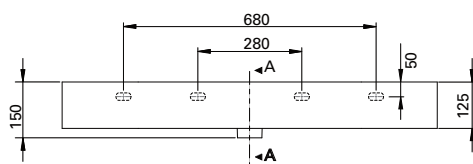

DESCRIPTION

Twenty Vanity Top 1010, Central Bowl (CN)

PRODUCT CODE

TW10011

FEATURES

- Dimensions - W1010 x H150 x D460 mm
- Italian-made, ceramic top with central bowl (CN).
- Match it with Twenty Vanity 1010mm or can be sold separately as a wall-hung basin.
- For matching with Twenty Vanity – Add the (code) at the end of the vanity code to specify basin orientation. E.g. TW101D2WH**CN**.
- Other bowl options also available in total (TL), right (RH) and left (LH).

TECHNICAL DRAWINGS

Top

Side

Front

NOTES

Drawing indicates the technical measurement only and is not a reflection of how the unit will look. Sizes are nominal only. All drawings in millimeters.