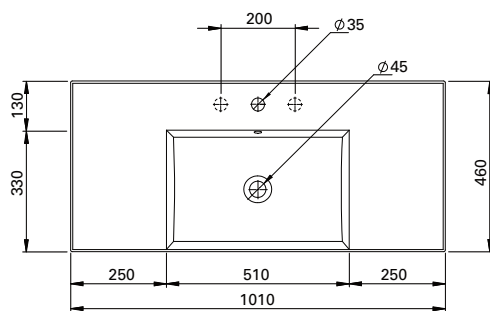

DESCRIPTION

Twenty Vanity Top 1010, Central Bowl (CN)

PRODUCT CODE

TW10011

FEATURES

- Dimensions - W1010 x H150 x D460 mm
- Italian-made, ceramic top with central bowl (CN).
- Match it with Twenty Vanity 1010mm or can be sold separately as a wall-hung basin.
- For matching with Twenty Vanity – Add the (code) at the end of the vanity code to specify basin orientation. E.g. TW101D2WH**CN**.
- Other bowl options also available in total (TL), right (RH) and left (LH).

TECHNICAL DRAWINGS

Top

Side

Front

NOTES

Drawing indicates the technical measurement only and is not a reflection of how the unit will look. Sizes are nominal only. All drawings in millimeters.