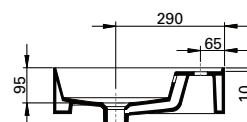

DESCRIPTION

Twenty Vanity Top 1010, Total Bowl (TL)

PRODUCT CODE

TW09011

FEATURES

- Dimensions - W1010 x H150 x D460 mm
- Italian-made, ceramic top with total bowl (TL).
- Match it with Twenty Vanity 1010mm or can be sold separately as a wall-hung basin.
- For matching with Twenty Vanity – Add the (code) at the end of the vanity code to specify basin orientation. E.g. TW101D2WHTL.
- Other bowl options also available in centre (CN), right (RH) and left (LH).

TECHNICAL DRAWINGS

Top

Side

Front

NOTES

Drawing indicates the technical measurement only and is not a reflection of how the unit will look. Sizes are nominal only. All drawings in millimeters.