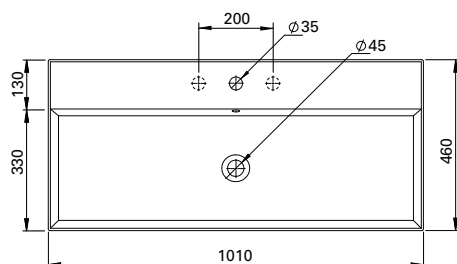

DESCRIPTION

Twenty Vanity Top 1010, Total Bowl (TL)

PRODUCT CODE

TW09011

FEATURES

- Dimensions - W1010 x H150 x D460 mm
- Italian-made, ceramic top with total bowl (TL).
- Match it with Twenty Vanity 1010mm or can be sold separately as a wall-hung basin.
- For matching with Twenty Vanity – Add the (code) at the end of the vanity code to specify basin orientation. E.g. TW101D2WHTL.
- Other bowl options also available in centre (CN), right (RH) and left (LH).

TECHNICAL DRAWINGS

Top

Side

Front

NOTES

Drawing indicates the technical measurement only and is not a reflection of how the unit will look. Sizes are nominal only. All drawings in millimeters.