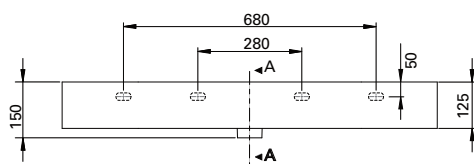

DESCRIPTION

Twenty Vanity Top 1010, Total Bowl (TL)

PRODUCT CODE

TW09011

FEATURES

- Dimensions - W1010 x H150 x D460 mm
- Italian-made, ceramic top with total bowl (TL).
- Match it with Twenty Vanity 1010mm or can be sold separately as a wall-hung basin.
- For matching with Twenty Vanity – Add the (code) at the end of the vanity code to specify basin orientation. E.g. TW101D2WHTL.
- Other bowl options also available in centre (CN), right (RH) and left (LH).

TECHNICAL DRAWINGS

Top

Side

Front

NOTES

Drawing indicates the technical measurement only and is not a reflection of how the unit will look. Sizes are nominal only. All drawings in millimeters.