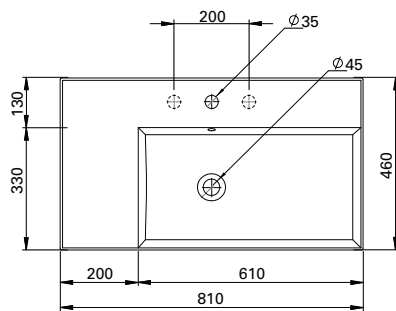

## DESCRIPTION

Twenty Vanity Top 810, Right Bowl (RH)

## FEATURES

- Dimensions - W810 x H150 x D460mm
- Italian-made, ceramic top with right bowl (RH).
- Match it with Twenty Vanity 810mm or can be sold separately as a wall-hung basin.
- For matching with Twenty Vanity – Add the (code) at the end of the vanity code to specify basin orientation. E.g. TW81D2WH**RH**.
- Other bowl options also available in total (TL), centre (CN) and left (LH).

## TECHNICAL DRAWINGS

Top

Side

Front

## NOTES

Drawing indicates the technical measurement only and is not a reflection of how the unit will look. Sizes are nominal only. All drawings in millimeters.