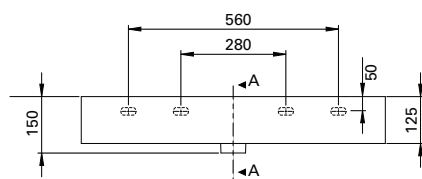

## FEATURES

- Dimensions - W810 x H150 x D460mm
- Italian-made, ceramic top with right bowl (RH).
- Match it with Twenty Vanity 810mm or can be sold separately as a wall-hung basin.
- For matching with Twenty Vanity – Add the (code) at the end of the vanity code to specify basin orientation. E.g. TW81D2WH**RH**.
- Other bowl options also available in total (TL), centre (CN) and left (LH).

## TECHNICAL DRAWINGS

Top

Side

Front

## NOTES

Drawing indicates the technical measurement only and is not a reflection of how the unit will look. Sizes are nominal only. All drawings in millimeters.