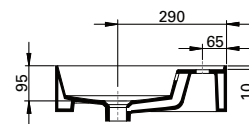

## FEATURES

- Dimensions - W810 x H150 x D460mm
- Italian-made, ceramic top with right bowl (RH).
- Match it with Twenty Vanity 810mm or can be sold separately as a wall-hung basin.
- For matching with Twenty Vanity – Add the (code) at the end of the vanity code to specify basin orientation. E.g. TW81D2WH**RH**.
- Other bowl options also available in total (TL), centre (CN) and left (LH).

## TECHNICAL DRAWINGS

Top

Side

Front

## NOTES

Drawing indicates the technical measurement only and is not a reflection of how the unit will look. Sizes are nominal only. All drawings in millimeters.