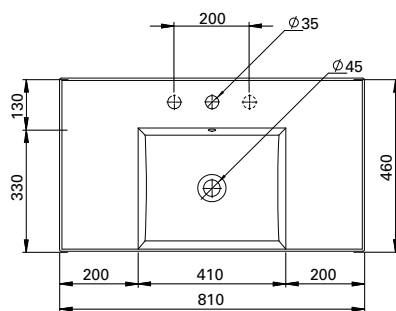

## DESCRIPTION

Twenty Vanity Top 810, Central Bowl (CN)

## FEATURES

- Dimensions - W810 x H150 x D460mm
- Italian-made, ceramic top with central bowl (CN).
- Match it with Twenty Vanity 810mm or can be sold separately as a wall-hung basin.
- For matching with Twenty Vanity – Add the (code) at the end of the vanity code to specify basin orientation. E.g. TW81D2WH**CN**.
- Other bowl options also available in total (TL), right (RH) and left (LH).

## TECHNICAL DRAWINGS

Top

Side

Front

## NOTES

Drawing indicates the technical measurement only and is not a reflection of how the unit will look. Sizes are nominal only. All drawings in millimeters.