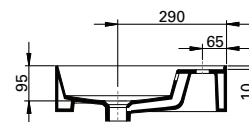

## FEATURES

- Dimensions - W810 x H150 x D460mm
- Italian-made, ceramic top with central bowl (CN).
- Match it with Twenty Vanity 810mm or can be sold separately as a wall-hung basin.
- For matching with Twenty Vanity – Add the (code) at the end of the vanity code to specify basin orientation. E.g. TW81D2WH**CN**.
- Other bowl options also available in total (TL), right (RH) and left (LH).

## TECHNICAL DRAWINGS

Top

Side

Front

## NOTES

Drawing indicates the technical measurement only and is not a reflection of how the unit will look. Sizes are nominal only. All drawings in millimeters.