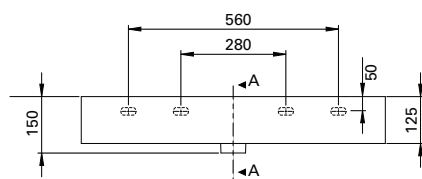

## FEATURES

- Dimensions - W810 x H150 x D460mm
- Italian-made, ceramic top with central bowl (CN).
- Match it with Twenty Vanity 810mm or can be sold separately as a wall-hung basin.
- For matching with Twenty Vanity – Add the (code) at the end of the vanity code to specify basin orientation. E.g. TW81D2WH**CN**.
- Other bowl options also available in total (TL), right (RH) and left (LH).

## TECHNICAL DRAWINGS

Top

Side

Front

## NOTES

Drawing indicates the technical measurement only and is not a reflection of how the unit will look. Sizes are nominal only. All drawings in millimeters.