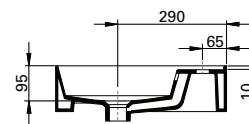

## FEATURES

- Dimensions - W810 x H150 x D460mm
- Italian-made, ceramic top with total bowl (TL).
- Match it with Twenty Vanity 810mm or can be sold separately as a wall-hung basin.
- For matching with Twenty Vanity – Add the (code) at the end of the vanity code to specify basin orientation. E.g. TW81D2WHTL.
- Other bowl options also available in centre (CN), right (RH) and left (LH).

## TECHNICAL DRAWINGS

Top

Side

Front

## NOTES

Drawing indicates the technical measurement only and is not a reflection of how the unit will look. Sizes are nominal only. All drawings in millimeters.