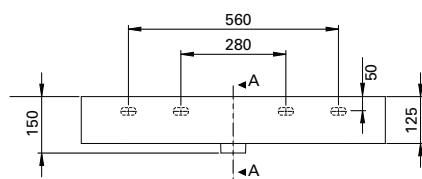

## FEATURES

- Dimensions - W810 x H150 x D460mm
- Italian-made, ceramic top with total bowl (TL).
- Match it with Twenty Vanity 810mm or can be sold separately as a wall-hung basin.
- For matching with Twenty Vanity – Add the (code) at the end of the vanity code to specify basin orientation. E.g. TW81D2WHTL.
- Other bowl options also available in centre (CN), right (RH) and left (LH).

## TECHNICAL DRAWINGS

Top

Side

Front

## NOTES

Drawing indicates the technical measurement only and is not a reflection of how the unit will look. Sizes are nominal only. All drawings in millimeters.