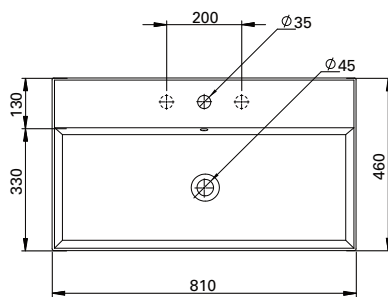

## DESCRIPTION

Twenty Vanity Top 810, Total Bowl (TL)

## FEATURES

- Dimensions - W810 x H150 x D460mm
- Italian-made, ceramic top with total bowl (TL).
- Match it with Twenty Vanity 810mm or can be sold separately as a wall-hung basin.
- For matching with Twenty Vanity – Add the (code) at the end of the vanity code to specify basin orientation. E.g. TW81D2WHTL.
- Other bowl options also available in centre (CN), right (RH) and left (LH).

## TECHNICAL DRAWINGS

Top

Side

Front

## NOTES

Drawing indicates the technical measurement only and is not a reflection of how the unit will look. Sizes are nominal only. All drawings in millimeters.