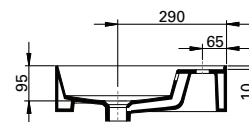

DESCRIPTION

Twenty Vanity Top 610, Right Bowl (RH)

PRODUCT CODE

TW03011

FEATURES

- Dimensions - W610 x H150 x D460 mm
- Italian-made, ceramic top with right bowl (RH).
- Match it with Twenty Vanity 610mm or can be sold separately as a wall-hung basin.
- For matching with Twenty Vanity – Add the (code) at the end of the vanity code to specify basin orientation. E.g. TW61D2WHRH.
- Other bowl options also available in total (TL), centre (CN) and left (LH).

TECHNICAL DRAWINGS

Top

Side

Front

NOTES

Drawing indicates the technical measurement only and is not a reflection of how the unit will look. Sizes are nominal only. All drawings in millimeters.