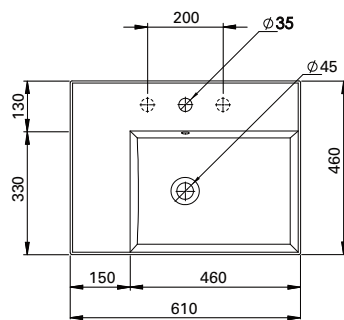

DESCRIPTION

Twenty Vanity Top 610, Right Bowl (RH)

PRODUCT CODE

TW03011

FEATURES

- Dimensions - W610 x H150 x D460 mm
- Italian-made, ceramic top with right bowl (RH).
- Match it with Twenty Vanity 610mm or can be sold separately as a wall-hung basin.
- For matching with Twenty Vanity – Add the (code) at the end of the vanity code to specify basin orientation. E.g. TW61D2WHRH.
- Other bowl options also available in total (TL), centre (CN) and left (LH).

TECHNICAL DRAWINGS

Top

Side

Front

NOTES

Drawing indicates the technical measurement only and is not a reflection of how the unit will look. Sizes are nominal only. All drawings in millimeters.