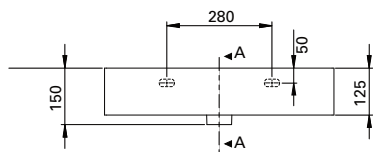

DESCRIPTION

Twenty Vanity Top 610, Right Bowl (RH)

PRODUCT CODE

TW03011

FEATURES

- Dimensions - W610 x H150 x D460 mm
- Italian-made, ceramic top with right bowl (RH).
- Match it with Twenty Vanity 610mm or can be sold separately as a wall-hung basin.
- For matching with Twenty Vanity – Add the (code) at the end of the vanity code to specify basin orientation. E.g. TW61D2WHRH.
- Other bowl options also available in total (TL), centre (CN) and left (LH).

TECHNICAL DRAWINGS

Top

Side

Front

NOTES

Drawing indicates the technical measurement only and is not a reflection of how the unit will look. Sizes are nominal only. All drawings in millimeters.