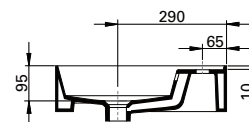

## FEATURES

- Dimensions - W610 x H150 x D460 mm
- Italian-made, ceramic top with total bowl (TL).
- Match it with Twenty Vanity 610mm or can be sold separately as a wall-hung basin.
- For matching with Twenty Vanity – Add the (code) at the end of the vanity code to specify basin orientation. E.g. TW61D2WHTL.
- Other bowl options also available in centre (CN), right (RH) and left (LH).

## TECHNICAL DRAWINGS

Top

Side

Front

## NOTES

Drawing indicates the technical measurement only and is not a reflection of how the unit will look. Sizes are nominal only. All drawings in millimeters.