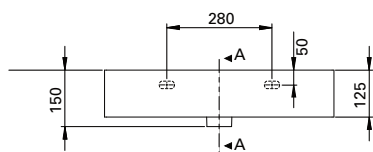

## FEATURES

- Dimensions - W610 x H150 x D460 mm
- Italian-made, ceramic top with total bowl (TL).
- Match it with Twenty Vanity 610mm or can be sold separately as a wall-hung basin.
- For matching with Twenty Vanity – Add the (code) at the end of the vanity code to specify basin orientation. E.g. TW61D2WHTL.
- Other bowl options also available in centre (CN), right (RH) and left (LH).

## TECHNICAL DRAWINGS

Top

Side

Front

## NOTES

Drawing indicates the technical measurement only and is not a reflection of how the unit will look. Sizes are nominal only. All drawings in millimeters.