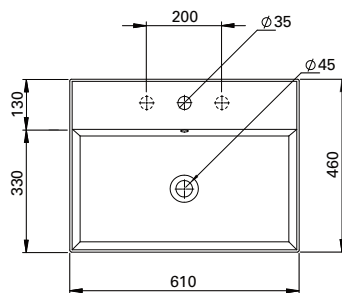

## DESCRIPTION

Twenty Vanity Top 610, Total Bowl (TL)

## FEATURES

- Dimensions - W610 x H150 x D460 mm
- Italian-made, ceramic top with total bowl (TL).
- Match it with Twenty Vanity 610mm or can be sold separately as a wall-hung basin.
- For matching with Twenty Vanity – Add the (code) at the end of the vanity code to specify basin orientation. E.g. TW61D2WHTL.
- Other bowl options also available in centre (CN), right (RH) and left (LH).

## TECHNICAL DRAWINGS

Top

Side

Front

## NOTES

Drawing indicates the technical measurement only and is not a reflection of how the unit will look. Sizes are nominal only. All drawings in millimeters.