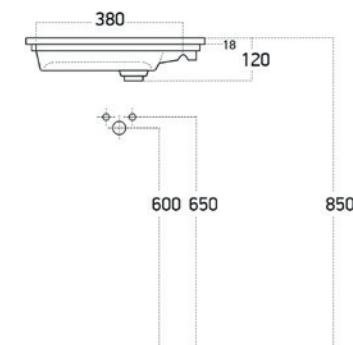

DESCRIPTION

T&G Mini, 1 Door, Wall-Hung Vanity with Ceramic Basin

PRODUCT CODE

T&GMINI / T&GMINICC

Dimensions	W 505 x H 465 x D 255 (mm)
Finishes	Matte White or Matte Custom Colour Paint.
Basin	Ceramic top with intergrated basin
Handle	Recessed Handle
Origin	New Zealand made cabinetry.
Features	<ul style="list-style-type: none"> • Modern tongue & groove design. • 1 Door (Available with left or right open). • Ceramic top with intergrated basin in white. • The paint used on our products is polyurethane or UV based.

TECHNICAL DRAWINGS

Front

Side

Basin Side

Basin Top

NOTES

*Additional Cost. Accessories not included. Drawing indicates the technical measurement only and is not a reflection of how the product will look. Sizes are nominal only. All drawings in millimeters. Drawings not to scale. December 2023.