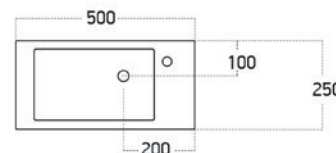

DESCRIPTION

T&G Mini, 1 Door, Wall-Hung Vanity with Ceramic Basin

PRODUCT CODE

T&GMINI / T&GMINICC

Dimensions	W 505 x H 465 x D 255 (mm)
Finishes	Matte White or Matte Custom Colour Paint.
Basin	Ceramic top with intergrated basin
Handle	Recessed Handle
Origin	New Zealand made cabinetry.
Features	<ul style="list-style-type: none"> • Modern tongue & groove design. • 1 Door (Available with left or right open). • Ceramic top with intergrated basin in white. • The paint used on our products is polyurethane or UV based.

TECHNICAL DRAWINGS

Front

Side

Basin Side

Basin Top

NOTES

*Additional Cost. Accessories not included. Drawing indicates the technical measurement only and is not a reflection of how the product will look. Sizes are nominal only. All drawings in millimeters. Drawings not to scale. December 2023.