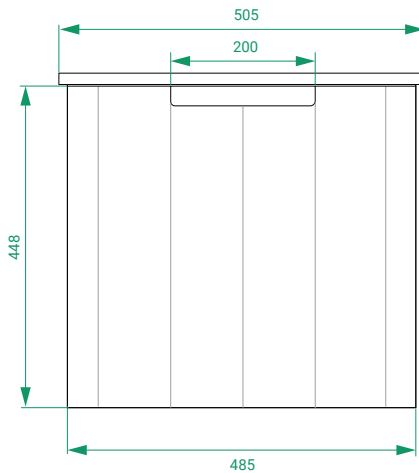

DESCRIPTION

T&G Mini, 1 Door, Wall-Hung Vanity with Ceramic Basin

PRODUCT CODE

T&GMINI / T&GMINICC

Dimensions	W 505 x H 465 x D 255 (mm)
Finishes	Matte White or Matte Custom Colour Paint.
Basin	Ceramic top with intergrated basin
Handle	Recessed Handle
Origin	New Zealand made cabinetry.
Features	<ul style="list-style-type: none"> • Modern tongue & groove design. • 1 Door (Available with left or right open). • Ceramic top with intergrated basin in white. • The paint used on our products is polyurethane or UV based.

TECHNICAL DRAWINGS

Front

Side

Basin Side

Basin Top

NOTES

*Additional Cost. Accessories not included. Drawing indicates the technical measurement only and is not a reflection of how the product will look. Sizes are nominal only. All drawings in millimeters. Drawings not to scale. December 2023.