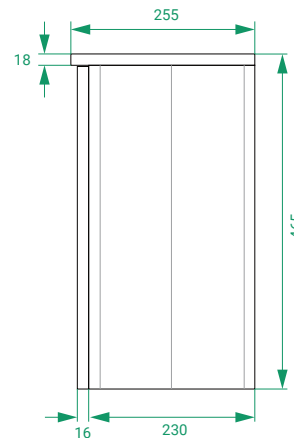

DESCRIPTION

T&G Mini, 1 Door, Wall-Hung Vanity with Ceramic Basin

PRODUCT CODE

T&GMINI / T&GMINICC

Dimensions	W 505 x H 465 x D 255 (mm)
Finishes	Matte White or Matte Custom Colour Paint.
Basin	Ceramic top with intergrated basin
Handle	Recessed Handle
Origin	New Zealand made cabinetry.
Features	<ul style="list-style-type: none"> • Modern tongue & groove design. • 1 Door (Available with left or right open). • Ceramic top with intergrated basin in white. • The paint used on our products is polyurethane or UV based.

TECHNICAL DRAWINGS

Front

Side

Basin Side

Basin Top

NOTES

*Additional Cost. Accessories not included. Drawing indicates the technical measurement only and is not a reflection of how the product will look. Sizes are nominal only. All drawings in millimeters. Drawings not to scale. December 2023.