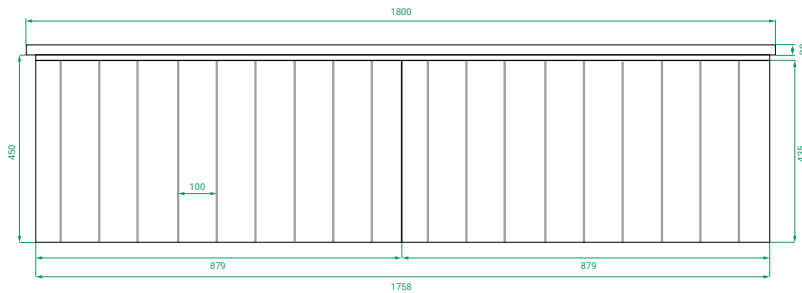

DESCRIPTION

T&G 1800, 2 Drawers Side-by-Side with Kordura Top & Basin(s)

PRODUCT CODE

T&G1802DWHDBSS / T&G1802DWHDBSSCC

Dimensions W 1800 x H 470 x D 460 (mm)

Finishes Matte White or Matte Custom Colour Paint.

Basin Choice of single offset or double basins

Handle Recessed handle design.

Origin New Zealand made cabinetry.

- Features**
- Modern tongue & groove.
 - 2 Drawers (side-by-side) with soft-close.
 - White Kordura top & choice of basin(s).
 - Our paint is polyurethane or UV based.

TECHNICAL DRAWINGS

Front

Side

Drawers

Top

NOTES

*Additional cost. Accessories not included. Drawing indicates the technical measurement only and is not a reflection of how the product will look. Sizes are nominal only. All drawings in millimeters. Drawings not to scale. Tapholes are not pre-drilled. March 2024.