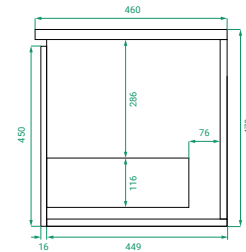

DESCRIPTION

T&G 1800, 2 Drawers Side-by-Side with Kordura Top & Basin(s)

PRODUCT CODE

T&G1802DWHDBSS / T&G1802DWHDBSSCC

Dimensions W 1800 x H 470 x D 460 (mm)

Finishes Matte White or Matte Custom Colour Paint.

Basin Choice of single offset or double basins

Handle Recessed handle design.

Origin New Zealand made cabinetry.

- Features**
- Modern tongue & groove.
 - 2 Drawers (side-by-side) with soft-close.
 - White Kordura top & choice of basin(s).
 - Our paint is polyurethane or UV based.

TECHNICAL DRAWINGS

Front

Side

Drawers

Top

NOTES

*Additional cost. Accessories not included. Drawing indicates the technical measurement only and is not a reflection of how the product will look. Sizes are nominal only. All drawings in millimeters. Drawings not to scale. Tapholes are not pre-drilled. March 2024.