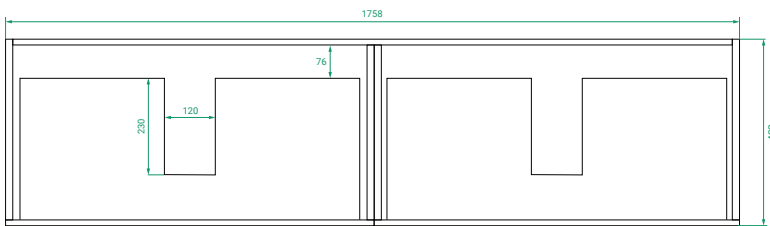

DESCRIPTION

T&G 1800, 2 Drawers Side-by-Side with Kordura Top & Basin(s)

PRODUCT CODE

T&G1802DWHDBSS / T&G1802DWHDBSSCC

Dimensions W 1800 x H 470 x D 460 (mm)

Finishes Matte White or Matte Custom Colour Paint.

Basin Choice of single offset or double basins

Handle Recessed handle design.

Origin New Zealand made cabinetry.

- Features**
- Modern tongue & groove.
 - 2 Drawers (side-by-side) with soft-close.
 - White Kordura top & choice of basin(s).
 - Our paint is polyurethane or UV based.

TECHNICAL DRAWINGS

Front

Side

Drawers

Top

NOTES

*Additional cost. Accessories not included. Drawing indicates the technical measurement only and is not a reflection of how the product will look. Sizes are nominal only. All drawings in millimeters. Drawings not to scale. Tapholes are not pre-drilled. March 2024.