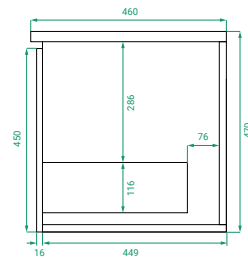

DESCRIPTION

T&G 1500, 2 Drawers Side-by-Side with Kordura Top & Basin(s)

PRODUCT CODE

T&G1502DWHDBSS / T&G1502DWHDBSSCC

Dimensions W 1500 x H 470 x D 460 (mm)

Finishes Matte White or Matte Custom Colour Paint.

TECHNICAL DRAWINGS

Front

Side

Drawers

Top

NOTES

*Additional cost. Accessories not included. Drawing indicates the technical measurement only and is not a reflection of how the product will look. Sizes are nominal only. All drawings in millimeters. Drawings not to scale. Tapholes are not pre-drilled. March 2024.