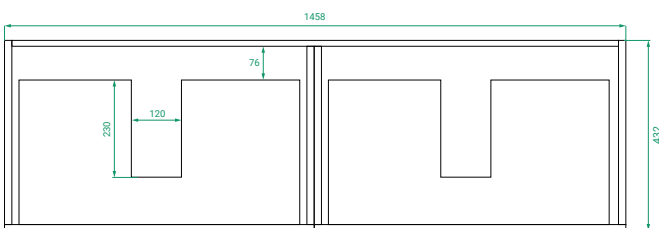

DESCRIPTION

T&G 1500, 2 Drawers Side-by-Side with Kordura Top & Basin(s)

PRODUCT CODE

T&G1502DWHDBSS / T&G1502DWHDBSSCC

Dimensions W 1500 x H 470 x D 460 (mm)

Finishes Matte White or Matte Custom Colour Paint.

Basin Choice of single offset or double basins

Handle Recessed handle design.

Origin New Zealand made cabinetry.

Features

- Modern tongue & groove.
- 2 Drawers (side-by-side) with soft-close.
- White Kordura top & choice of basin(s).
- Our paint is polyurethane or UV based.

TECHNICAL DRAWINGS

Front

Side

Drawers

Top

NOTES

*Additional cost. Accessories not included. Drawing indicates the technical measurement only and is not a reflection of how the product will look. Sizes are nominal only. All drawings in millimeters. Drawings not to scale. Tapholes are not pre-drilled. March 2024.