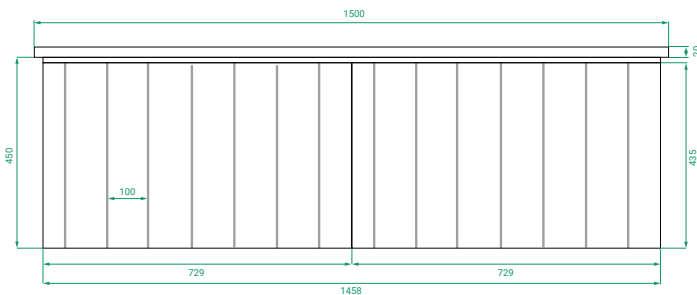

DESCRIPTION

T&G 1500, 2 Drawers Side-by-Side with Kordura Top & Basin(s)

PRODUCT CODE

T&G1502DWHDBSS / T&G1502DWHDBSSCC

Dimensions W 1500 x H 470 x D 460 (mm)

Finishes Matte White or Matte Custom Colour Paint.

Basin Choice of single offset or double basins

Handle Recessed handle design.

Origin New Zealand made cabinetry.

Features

- Modern tongue & groove.
- 2 Drawers (side-by-side) with soft-close.
- White Kordura top & choice of basin(s).
- Our paint is polyurethane or UV based.

TECHNICAL DRAWINGS

Front

Side

Drawers

Top

NOTES

*Additional cost. Accessories not included. Drawing indicates the technical measurement only and is not a reflection of how the product will look. Sizes are nominal only. All drawings in millimeters. Drawings not to scale. Tapholes are not pre-drilled. March 2024.