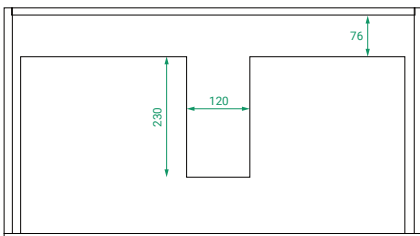

DESCRIPTION

T&G 850, 2 Drawers with Kordura Top & Basin

PRODUCT CODE

T&G85D2WHSS / T&G85D2WHSSCC

Dimensions W 850 x H 610 x D 460 (mm)

Finishes Matte White or Matte Custom Colour Paint.

Basin Kordura top with choice of basin

TECHNICAL DRAWINGS

Front

Side

Top Down

Top

NOTES

*Additional cost. Accessories not included. Drawing indicates the technical measurement only and is not a reflection of how the product will look. Sizes are nominal only. All drawings in millimeters. Drawings not to scale. March 2024.