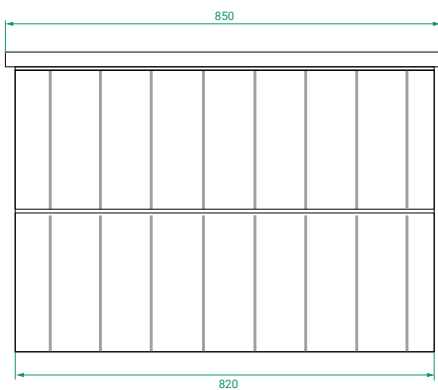

DESCRIPTION

T&G 850, 2 Drawers with Kordura Top & Basin

PRODUCT CODE

T&G85D2WHSS / T&G85D2WHSSCC

Dimensions W 850 x H 610 x D 460 (mm)

Finishes Matte White or Matte Custom Colour Paint.

Basin Kordura top with choice of basin

Handle Recessed handle design.

Origin New Zealand made cabinetry.

Features

- Modern tongue & groove.
- 2 Drawers (stacked) with soft-close.
- White Kordura top with choice of basin.
- Our paint is polyurethane or UV based.

TECHNICAL DRAWINGS

Front

Side

Top Down

Top

NOTES

*Additional cost. Accessories not included. Drawing indicates the technical measurement only and is not a reflection of how the product will look. Sizes are nominal only. All drawings in millimeters. Drawings not to scale. March 2024.