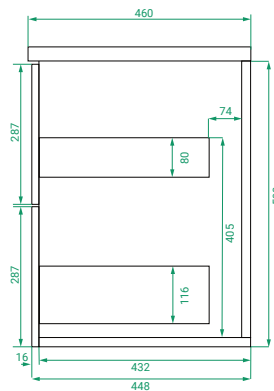

DESCRIPTION

T&G 850, 2 Drawers with Kordura Top & Basin

PRODUCT CODE

T&G85D2WHSS / T&G85D2WHSSCC

Dimensions W 850 x H 610 x D 460 (mm)

Finishes Matte White or Matte Custom Colour Paint.

Basin Kordura top with choice of basin

TECHNICAL DRAWINGS

Front

Side

Top Down

Top

NOTES

*Additional cost. Accessories not included. Drawing indicates the technical measurement only and is not a reflection of how the product will look. Sizes are nominal only. All drawings in millimeters. Drawings not to scale. March 2024.