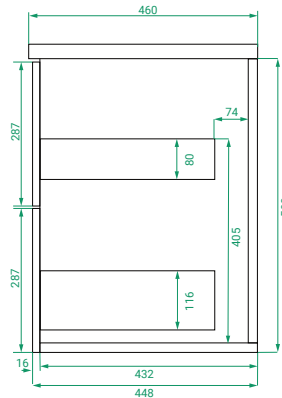

## PRODUCT CODE

T&G75D2WHSS / T&G75D2WHSSCC

**Dimensions** W 750 x H 610 x D 460 (mm)

**Finishes** Matte White or Matte Custom Colour Paint.

**Basin** Kordura top with choice of basin

**Handle** Recessed handle design.

## TECHNICAL DRAWINGS

**Front**

**Side**

**Top Down**

**Top**

## NOTES

\*Additional cost. Accessories not included. Drawing indicates the technical measurement only and is not a reflection of how the product will look. Sizes are nominal only. All drawings in millimeters. Drawings not to scale. March 2024.