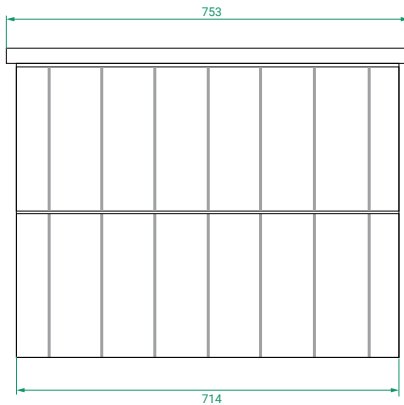

## DESCRIPTION

T&G 750, 2 Drawers with Kordura Top & Basin

## PRODUCT CODE

T&G75D2WHSS / T&G75D2WHSSCC

**Dimensions** W 750 x H 610 x D 460 (mm)

**Finishes** Matte White or Matte Custom Colour Paint.

**Basin** Kordura top with choice of basin

**Handle** Recessed handle design.

## TECHNICAL DRAWINGS

**Front**

**Side**

**Top Down**

**Top**