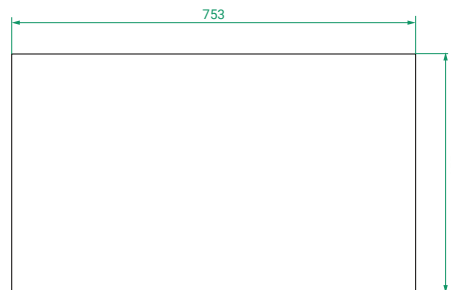

## PRODUCT CODE

T&G75D2WHSS / T&G75D2WHSSCC

**Dimensions** W 750 x H 610 x D 460 (mm)

**Finishes** Matte White or Matte Custom Colour Paint.

**Basin** Kordura top with choice of basin

**Handle** Recessed handle design.

## TECHNICAL DRAWINGS

**Front**

**Side**

**Top Down**

**Top**

## NOTES

\*Additional cost. Accessories not included. Drawing indicates the technical measurement only and is not a reflection of how the product will look. Sizes are nominal only. All drawings in millimeters. Drawings not to scale. March 2024.