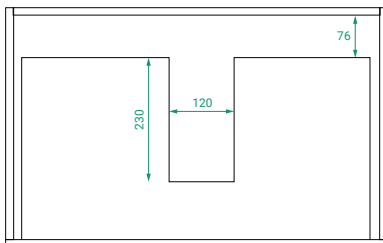

## PRODUCT CODE

T&G75D2WHSS / T&G75D2WHSSCC

**Dimensions** W 750 x H 610 x D 460 (mm)

**Finishes** Matte White or Matte Custom Colour Paint.

**Basin** Kordura top with choice of basin

**Handle** Recessed handle design.

## TECHNICAL DRAWINGS

**Front**

**Side**

**Top Down**

**Top**

## NOTES

\*Additional cost. Accessories not included. Drawing indicates the technical measurement only and is not a reflection of how the product will look. Sizes are nominal only. All drawings in millimeters. Drawings not to scale. March 2024.