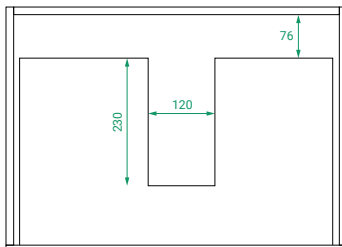

DESCRIPTION

T&G 650, 2 Drawers with Kordura Top & Basin

PRODUCT CODE

T&G65D2WHSS / T&G65D2WHSSCC

Dimensions W 650 x H 610 x D 460 (mm)

Finishes Matte White or Matte Custom Colour Paint.

Basin Kordura top with choice of basin

TECHNICAL DRAWINGS

Front

Side

Top Down

Top

NOTES

*Additional cost. Accessories not included. Drawing indicates the technical measurement only and is not a reflection of how the product will look. Sizes are nominal only. All drawings in millimeters. Drawings not to scale. March 2024.