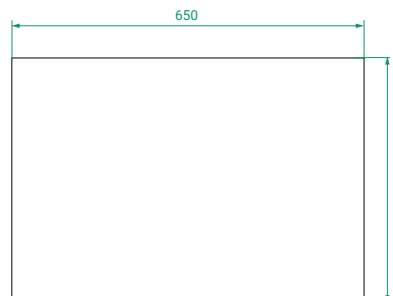

DESCRIPTION

T&G 650, 2 Drawers with Kordura Top & Basin

PRODUCT CODE

T&G65D2WHSS / T&G65D2WHSSCC

Dimensions W 650 x H 610 x D 460 (mm)

Finishes Matte White or Matte Custom Colour Paint.

Basin Kordura top with choice of basin

TECHNICAL DRAWINGS

Front

Side

Top Down

Top

NOTES

*Additional cost. Accessories not included. Drawing indicates the technical measurement only and is not a reflection of how the product will look. Sizes are nominal only. All drawings in millimeters. Drawings not to scale. March 2024.