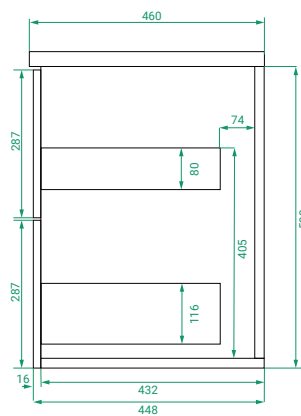

DESCRIPTION

T&G 650, 2 Drawers with Kordura Top & Basin

PRODUCT CODE

T&G65D2WHSS / T&G65D2WHSSCC

Dimensions W 650 x H 610 x D 460 (mm)

Finishes Matte White or Matte Custom Colour Paint.

Basin Kordura top with choice of basin

TECHNICAL DRAWINGS

Front

Side

Top Down

Top

NOTES

*Additional cost. Accessories not included. Drawing indicates the technical measurement only and is not a reflection of how the product will look. Sizes are nominal only. All drawings in millimeters. Drawings not to scale. March 2024.