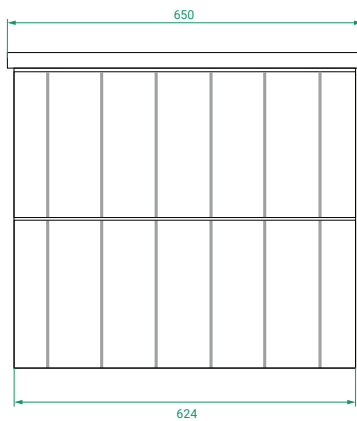

DESCRIPTION

T&G 650, 2 Drawers with Kordura Top & Basin

PRODUCT CODE

T&G65D2WHSS / T&G65D2WHSSCC

Dimensions W 650 x H 610 x D 460 (mm)

Finishes Matte White or Matte Custom Colour Paint.

Basin Kordura top with choice of basin

Handle Recessed handle design.

Origin New Zealand made cabinetry.

Features

- Modern tongue & groove.
- 2 Drawers (stacked) with soft-close.
- White Kordura top with choice of basin.
- Our paint is polyurethane or UV based.

TECHNICAL DRAWINGS

Front

Side

Top Down

Top

NOTES

*Additional cost. Accessories not included. Drawing indicates the technical measurement only and is not a reflection of how the product will look. Sizes are nominal only. All drawings in millimeters. Drawings not to scale. March 2024.