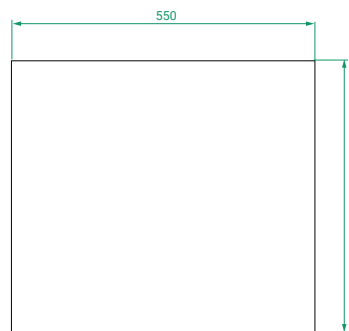

DESCRIPTION

T&G 550, 2 Drawers with Kordura Top & Basin

PRODUCT CODE

T&G55D2WHSS / T&G55D2WHSSCC

Dimensions W 550 x H 610 x D 460 (mm)

Finishes Matte White or Matte Custom Colour Paint.

Basin Kordura top with choice of basin

TECHNICAL DRAWINGS

Front

Side

Top Down

Top

NOTES

*Additional cost. Accessories not included. Drawing indicates the technical measurement only and is not a reflection of how the product will look. Sizes are nominal only. All drawings in millimeters. Drawings not to scale. March 2024.