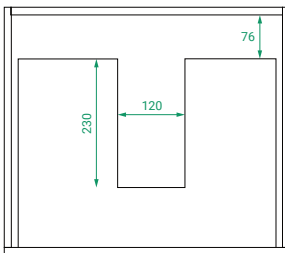

DESCRIPTION

T&G 550, 2 Drawers with Kordura Top & Basin

PRODUCT CODE

T&G55D2WHSS / T&G55D2WHSSCC

Dimensions W 550 x H 610 x D 460 (mm)

Finishes Matte White or Matte Custom Colour Paint.

Basin Kordura top with choice of basin

TECHNICAL DRAWINGS

Front

Side

Top Down

Top

NOTES

*Additional cost. Accessories not included. Drawing indicates the technical measurement only and is not a reflection of how the product will look. Sizes are nominal only. All drawings in millimeters. Drawings not to scale. March 2024.