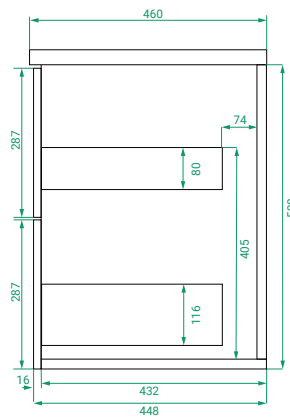

DESCRIPTION

T&G 550, 2 Drawers with Kordura Top & Basin

PRODUCT CODE

T&G55D2WHSS / T&G55D2WHSSCC

Dimensions W 550 x H 610 x D 460 (mm)

Finishes Matte White or Matte Custom Colour Paint.

Basin Kordura top with choice of basin

TECHNICAL DRAWINGS

Front

Side

Top Down

Top

NOTES

*Additional cost. Accessories not included. Drawing indicates the technical measurement only and is not a reflection of how the product will look. Sizes are nominal only. All drawings in millimeters. Drawings not to scale. March 2024.