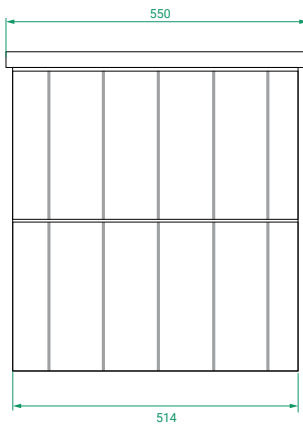

DESCRIPTION

T&G 550, 2 Drawers with Kordura Top & Basin

PRODUCT CODE

T&G55D2WHSS / T&G55D2WHSSCC

Dimensions W 550 x H 610 x D 460 (mm)

Finishes Matte White or Matte Custom Colour Paint.

Basin Kordura top with choice of basin

Handle Recessed handle design.

Origin New Zealand made cabinetry.

Features

- Modern tongue & groove.
- 2 Drawers (stacked) with soft-close.
- White Kordura top with choice of basin.
- Our paint is polyurethane or UV based.

TECHNICAL DRAWINGS

Front

Side

Top Down

Top

NOTES

*Additional cost. Accessories not included. Drawing indicates the technical measurement only and is not a reflection of how the product will look. Sizes are nominal only. All drawings in millimeters. Drawings not to scale. March 2024.