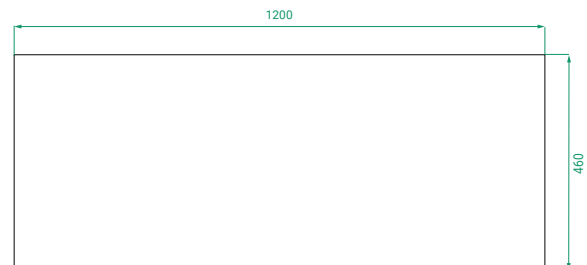

DESCRIPTION

T&G 1200, 2 Drawers with Kordura Top & Basin

PRODUCT CODE

T&G120D2WHSS / T&G120D2WHSSCC

Dimensions W 1200 x H 610 x D 460 (mm)

Finishes Matte White or Matte Custom Colour Paint.

Basin Kordura top with choice of basin

TECHNICAL DRAWINGS

Front

Side

Top Down

Top

NOTES

*Additional cost. Accessories not included. Drawing indicates the technical measurement only and is not a reflection of how the product will look. Sizes are nominal only. All drawings in millimeters. Drawings not to scale. March 2024.