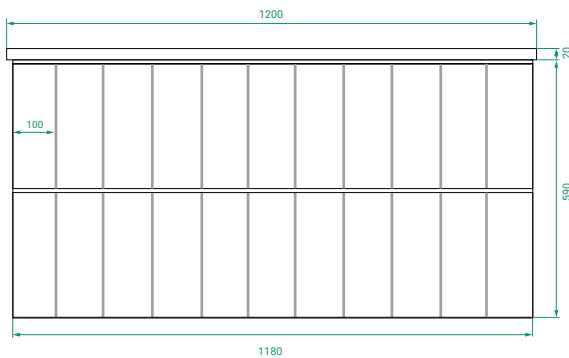

DESCRIPTION

T&G 1200, 2 Drawers with Kordura Top & Basin

PRODUCT CODE

T&G120D2WHSS / T&G120D2WHSSCC

Dimensions W 1200 x H 610 x D 460 (mm)

Finishes Matte White or Matte Custom Colour Paint.

Basin Kordura top with choice of basin

Handle Recessed handle design.

Origin New Zealand made cabinetry.

Features

- Modern tongue & groove.
- 2 Drawers (stacked) with soft-close.
- White Kordura top with choice of basin.
- Our paint is polyurethane or UV based.

TECHNICAL DRAWINGS

Front

Side

Top Down

Top

NOTES

*Additional cost. Accessories not included. Drawing indicates the technical measurement only and is not a reflection of how the product will look. Sizes are nominal only. All drawings in millimeters. Drawings not to scale. March 2024.