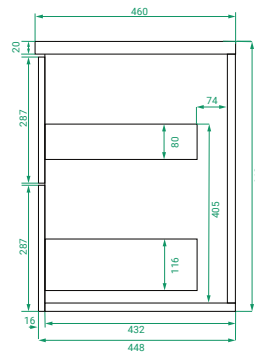

DESCRIPTION

T&G 1200, 2 Drawers with Kordura Top & Basin

PRODUCT CODE

T&G120D2WHSS / T&G120D2WHSSCC

Dimensions W 1200 x H 610 x D 460 (mm)

Finishes Matte White or Matte Custom Colour Paint.

Basin Kordura top with choice of basin

TECHNICAL DRAWINGS

Front

Side

Top Down

Top

NOTES

*Additional cost. Accessories not included. Drawing indicates the technical measurement only and is not a reflection of how the product will look. Sizes are nominal only. All drawings in millimeters. Drawings not to scale. March 2024.