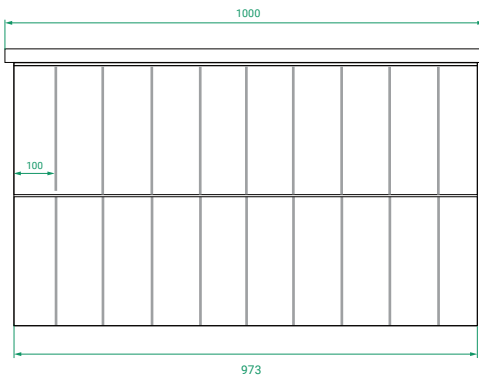

DESCRIPTION

T&G 1000, 2 Drawers with Kordura Top & Basin

PRODUCT CODE

T&G100D2WHSS / T&G100D2WHSSCC

Dimensions W 1000 x H 610 x D 460 (mm)

Finishes Matte White or Matte Custom Colour Paint.

Basin Kordura top with choice of basin

Handle Recessed handle design.

Origin New Zealand made cabinetry.

Features

- Modern tongue & groove.
- 2 Drawers (stacked) with soft-close.
- White Kordura top with choice of basin.
- Our paint is polyurethane or UV based.

TECHNICAL DRAWINGS

Front

Side

Top Down

Top

NOTES

*Additional cost. Accessories not included. Drawing indicates the technical measurement only and is not a reflection of how the product will look. Sizes are nominal only. All drawings in millimeters. Drawings not to scale. March 2024.