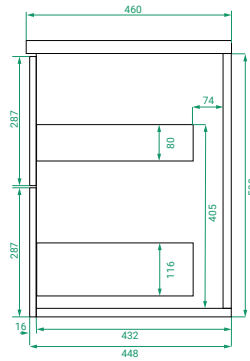

DESCRIPTION

T&G 1000, 2 Drawers with Kordura Top & Basin

PRODUCT CODE

T&G100D2WHSS / T&G100D2WHSSCC

Dimensions W 1000 x H 610 x D 460 (mm)

Finishes Matte White or Matte Custom Colour Paint.

Basin Kordura top with choice of basin

TECHNICAL DRAWINGS

Front

Side

Top Down

Top

NOTES

*Additional cost. Accessories not included. Drawing indicates the technical measurement only and is not a reflection of how the product will look. Sizes are nominal only. All drawings in millimeters. Drawings not to scale. March 2024.