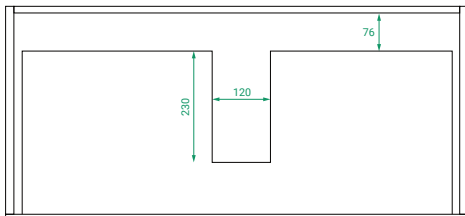

DESCRIPTION

T&G 1000, 2 Drawers with Kordura Top & Basin

PRODUCT CODE

T&G100D2WHSS / T&G100D2WHSSCC

Dimensions W 1000 x H 610 x D 460 (mm)

Finishes Matte White or Matte Custom Colour Paint.

Basin Kordura top with choice of basin

TECHNICAL DRAWINGS

Front

Side

Top Down

Top

NOTES

*Additional cost. Accessories not included. Drawing indicates the technical measurement only and is not a reflection of how the product will look. Sizes are nominal only. All drawings in millimeters. Drawings not to scale. March 2024.