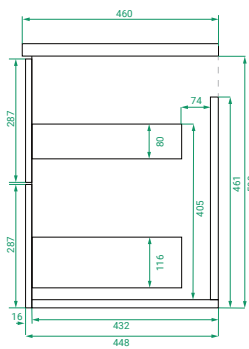

DESCRIPTION

T&G 650, 2 Drawers with Ceramic Basin

PRODUCT CODE

T&G65D2WH / T&G65D2WHCC

Dimensions W 650 x H 615 x D 460 (mm)

Finishes Matte White or Matte Custom Colour Paint.

Basin Ceramic top with intergrated basin.

TECHNICAL DRAWINGS

Front

Side

Drawers

Top

Side

NOTES

Accessories not included. Drawing indicates the technical measurement only and is not a reflection of how the product will look. Sizes are nominal only. All drawings in millimeters. Drawings not to scale. March 2024.