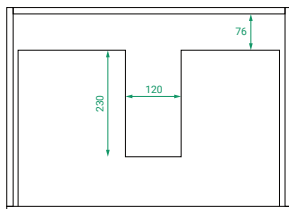

DESCRIPTION

T&G 650, 2 Drawers with Ceramic Basin

PRODUCT CODE

T&G65D2WH / T&G65D2WHCC

Dimensions W 650 x H 615 x D 460 (mm)

Finishes Matte White or Matte Custom Colour Paint.

Basin Ceramic top with intergrated basin.

TECHNICAL DRAWINGS

Front

Side

Drawers

Top

Side

NOTES

Accessories not included. Drawing indicates the technical measurement only and is not a reflection of how the product will look. Sizes are nominal only. All drawings in millimeters. Drawings not to scale. March 2024.