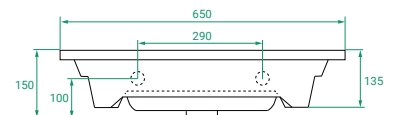

DESCRIPTION

T&G 650, 2 Drawers with Ceramic Basin

PRODUCT CODE

T&G65D2WH / T&G65D2WHCC

Dimensions W 650 x H 615 x D 460 (mm)

Finishes Matte White or Matte Custom Colour Paint.

Basin Ceramic top with intergrated basin.

TECHNICAL DRAWINGS

Front

Side

Drawers

Top

Side

NOTES

Accessories not included. Drawing indicates the technical measurement only and is not a reflection of how the product will look. Sizes are nominal only. All drawings in millimeters. Drawings not to scale. March 2024.