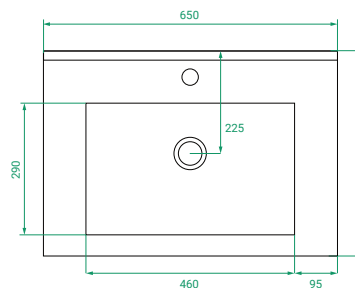

DESCRIPTION

T&G 650, 2 Drawers with Ceramic Basin

PRODUCT CODE

T&G65D2WH / T&G65D2WHCC

Dimensions W 650 x H 615 x D 460 (mm)

Finishes Matte White or Matte Custom Colour Paint.

Basin Ceramic top with intergrated basin.

TECHNICAL DRAWINGS

Front

Side

Drawers

Top

Side

NOTES

Accessories not included. Drawing indicates the technical measurement only and is not a reflection of how the product will look. Sizes are nominal only. All drawings in millimeters. Drawings not to scale. March 2024.