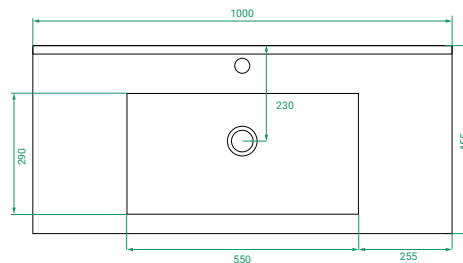

DESCRIPTION

T&G 1000, 2 Drawers with Ceramic Basin

PRODUCT CODE

T&G100D2WH / T&G100D2WHCC

Dimensions W 1000 x H 615 x D 460 (mm)

Finishes Matte White or Matte Custom Colour Paint.

Basin Ceramic top with intergrated basin.

TECHNICAL DRAWINGS

Front

Side

Drawers

Top

Side

NOTES

Accessories not included. Drawing indicates the technical measurement only and is not a reflection of how the product will look. Sizes are nominal only. All drawings in millimeters. Drawings not to scale. March 2024.