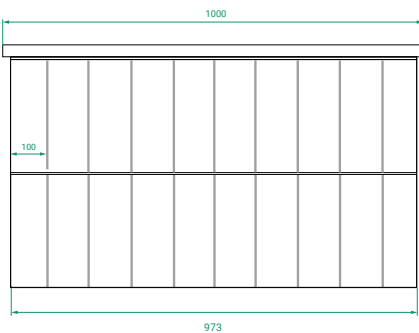

DESCRIPTION

T&G 1000, 2 Drawers with Ceramic Basin

PRODUCT CODE

T&G100D2WH / T&G100D2WHCC

Dimensions W 1000 x H 615 x D 460 (mm)

Finishes Matte White or Matte Custom Colour Paint.

Basin Ceramic top with intergrated basin.

Handle Recessed handle design.

Origin New Zealand made cabinetry.

Features

- Modern tongue & groove.
- 2 Drawers (stacked) with soft-close.
- Ceramic top with intergrated basin in white.
- Our paint is polyurethane or UV based.

TECHNICAL DRAWINGS

Front

Side

Drawers

Top

Side

NOTES

Accessories not included. Drawing indicates the technical measurement only and is not a reflection of how the product will look. Sizes are nominal only. All drawings in millimeters. Drawings not to scale. March 2024.