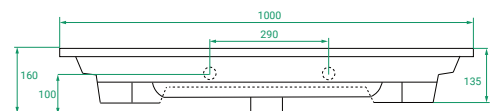

DESCRIPTION

T&G 1000, 2 Drawers with Ceramic Basin

PRODUCT CODE

T&G100D2WH / T&G100D2WHCC

Dimensions W 1000 x H 615 x D 460 (mm)

Finishes Matte White or Matte Custom Colour Paint.

Basin Ceramic top with intergrated basin.

TECHNICAL DRAWINGS

Front

Side

Drawers

Top

Side

NOTES

Accessories not included. Drawing indicates the technical measurement only and is not a reflection of how the product will look. Sizes are nominal only. All drawings in millimeters. Drawings not to scale. March 2024.