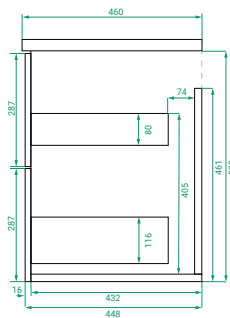

DESCRIPTION

T&G 1000, 2 Drawers with Ceramic Basin

PRODUCT CODE

T&G100D2WH / T&G100D2WHCC

Dimensions W 1000 x H 615 x D 460 (mm)

Finishes Matte White or Matte Custom Colour Paint.

Basin Ceramic top with intergrated basin.

TECHNICAL DRAWINGS

Front

Side

Drawers

Top

Side

NOTES

Accessories not included. Drawing indicates the technical measurement only and is not a reflection of how the product will look. Sizes are nominal only. All drawings in millimeters. Drawings not to scale. March 2024.