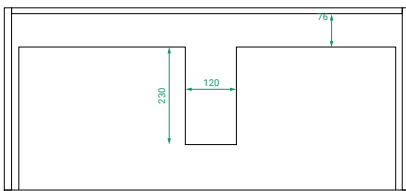

DESCRIPTION

T&G 1000, 2 Drawers with Ceramic Basin

PRODUCT CODE

T&G100D2WH / T&G100D2WHCC

Dimensions W 1000 x H 615 x D 460 (mm)

Finishes Matte White or Matte Custom Colour Paint.

Basin Ceramic top with intergrated basin.

TECHNICAL DRAWINGS

Front

Side

Drawers

Top

Side

NOTES

Accessories not included. Drawing indicates the technical measurement only and is not a reflection of how the product will look. Sizes are nominal only. All drawings in millimeters. Drawings not to scale. March 2024.