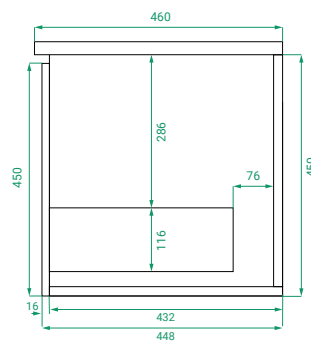

DESCRIPTION

T&G 850, 1 Drawer with Kordura Top & Basin

PRODUCT CODE

T&G85DWHSS / T&G85DWHSSCC

Dimensions W 850 x H 470 x D 460 (mm)

Finishes Matte White or Matte Custom Colour Paint.

Basin Kordura top with choice of basin

TECHNICAL DRAWINGS

Front

Side

Drawers

Top

NOTES

Accessories not included. Drawing indicates the technical measurement only and is not a reflection of how the product will look. Sizes are nominal only. All drawings in millimeters. Drawings not to scale. Tapholes are not pre-drilled. March 2024.