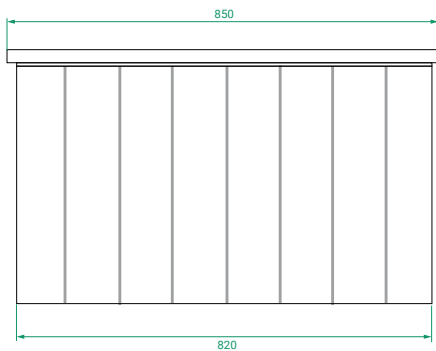

DESCRIPTION

T&G 850, 1 Drawer with Kordura Top & Basin

PRODUCT CODE

T&G85DWHSS / T&G85DWHSSCC

Dimensions W 850 x H 470 x D 460 (mm)

Finishes Matte White or Matte Custom Colour Paint.

Basin Kordura top with choice of basin

Handle Recessed handle design.

Origin New Zealand made cabinetry.

Features

- Modern tongue & groove.
- 1 Drawer with soft-close.
- White Kordura top with choice of basin.
- Our paint is polyurethane or UV based.

TECHNICAL DRAWINGS

Front

Side

Drawers

Top

NOTES

Accessories not included. Drawing indicates the technical measurement only and is not a reflection of how the product will look. Sizes are nominal only. All drawings in millimeters. Drawings not to scale. Tapholes are not pre-drilled. March 2024.