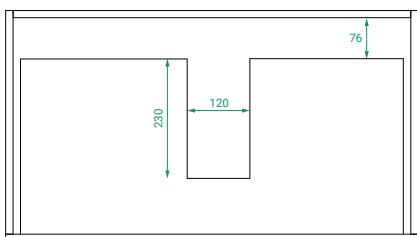

DESCRIPTION

T&G 850, 1 Drawer with Kordura Top & Basin

PRODUCT CODE

T&G85DWHSS / T&G85DWHSSCC

Dimensions W 850 x H 470 x D 460 (mm)

Finishes Matte White or Matte Custom Colour Paint.

Basin Kordura top with choice of basin

TECHNICAL DRAWINGS

Front

Side

Drawers

Top

NOTES

Accessories not included. Drawing indicates the technical measurement only and is not a reflection of how the product will look. Sizes are nominal only. All drawings in millimeters. Drawings not to scale. Tapholes are not pre-drilled. March 2024.