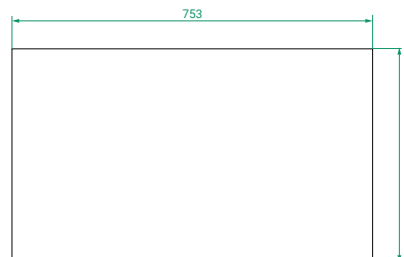

DESCRIPTION

T&G 750, 1 Drawer with Kordura Top & Basin

PRODUCT CODE

T&G75DWHSS / T&G75DWHSSCC

Dimensions W 750 x H 470 x D 460 (mm)

Finishes Matte White or Matte Custom Colour Paint.

Basin Kordura top with choice of basin

TECHNICAL DRAWINGS

Front

Side

Drawers

Top

NOTES

Accessories not included. Drawing indicates the technical measurement only and is not a reflection of how the product will look. Sizes are nominal only. All drawings in millimeters. Drawings not to scale. Tapholes are not pre-drilled. March 2024.