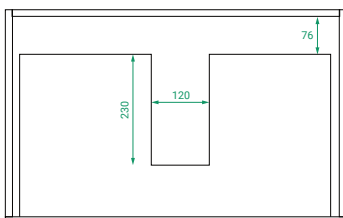

DESCRIPTION

T&G 750, 1 Drawer with Kordura Top & Basin

PRODUCT CODE

T&G75DWHSS / T&G75DWHSSCC

Dimensions W 750 x H 470 x D 460 (mm)

Finishes Matte White or Matte Custom Colour Paint.

Basin Kordura top with choice of basin

TECHNICAL DRAWINGS

Front

Side

Drawers

Top

NOTES

Accessories not included. Drawing indicates the technical measurement only and is not a reflection of how the product will look. Sizes are nominal only. All drawings in millimeters. Drawings not to scale. Tapholes are not pre-drilled. March 2024.