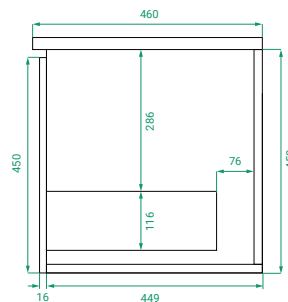

DESCRIPTION

T&G 750, 1 Drawer with Kordura Top & Basin

PRODUCT CODE

T&G75DWHSS / T&G75DWHSSCC

Dimensions W 750 x H 470 x D 460 (mm)

Finishes Matte White or Matte Custom Colour Paint.

Basin Kordura top with choice of basin

TECHNICAL DRAWINGS

Front

Side

Drawers

Top

NOTES

Accessories not included. Drawing indicates the technical measurement only and is not a reflection of how the product will look. Sizes are nominal only. All drawings in millimeters. Drawings not to scale. Tapholes are not pre-drilled. March 2024.