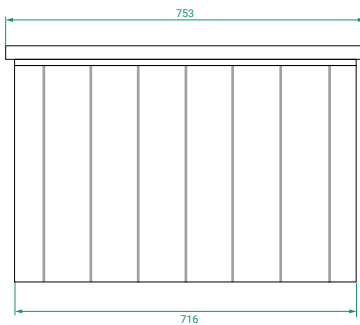

DESCRIPTION

T&G 750, 1 Drawer with Kordura Top & Basin

PRODUCT CODE

T&G75DWHSS / T&G75DWHSSCC

Dimensions W 750 x H 470 x D 460 (mm)

Finishes Matte White or Matte Custom Colour Paint.

Basin Kordura top with choice of basin

Handle Recessed handle design.

Origin New Zealand made cabinetry.

Features

- Modern tongue & groove.
- 1 Drawer with soft-close.
- White Kordura top with choice of basin.
- Our paint is polyurethane or UV based.

TECHNICAL DRAWINGS

Front

Side

Drawers

Top

NOTES

Accessories not included. Drawing indicates the technical measurement only and is not a reflection of how the product will look. Sizes are nominal only. All drawings in millimeters. Drawings not to scale. Tapholes are not pre-drilled. March 2024.