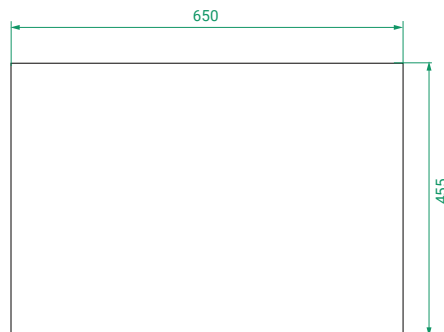

## PRODUCT CODE

T&G65DWHSS / T&G65DWHSSCC

**Dimensions** W 650 x H 470 x D 460 (mm)

**Finishes** Matte White or Matte Custom Colour Paint.

**Basin** Kordura top with choice of basin

**Handle** Recessed handle design.

## TECHNICAL DRAWINGS

**Front**

**Side**

**Drawers**

**Top**

## NOTES

Accessories not included. Drawing indicates the technical measurement only and is not a reflection of how the product will look. Sizes are nominal only. All drawings in millimeters. Drawings not to scale. Tapholes are not pre-drilled. March 2024.