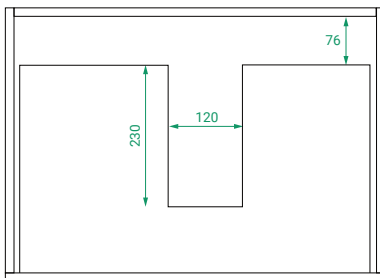

## PRODUCT CODE

T&G65DWHSS / T&G65DWHSSCC

**Dimensions** W 650 x H 470 x D 460 (mm)

**Finishes** Matte White or Matte Custom Colour Paint.

**Basin** Kordura top with choice of basin

**Handle** Recessed handle design.

## TECHNICAL DRAWINGS

**Front**

**Side**

**Drawers**

**Top**

## NOTES

Accessories not included. Drawing indicates the technical measurement only and is not a reflection of how the product will look. Sizes are nominal only. All drawings in millimeters. Drawings not to scale. Tapholes are not pre-drilled. March 2024.