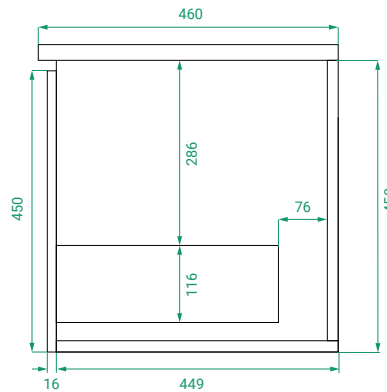

## PRODUCT CODE

T&G65DWHSS / T&G65DWHSSCC

**Dimensions** W 650 x H 470 x D 460 (mm)

**Finishes** Matte White or Matte Custom Colour Paint.

**Basin** Kordura top with choice of basin

**Handle** Recessed handle design.

## TECHNICAL DRAWINGS

**Front**

**Side**

**Drawers**

**Top**

## NOTES

Accessories not included. Drawing indicates the technical measurement only and is not a reflection of how the product will look. Sizes are nominal only. All drawings in millimeters. Drawings not to scale. Tapholes are not pre-drilled. March 2024.