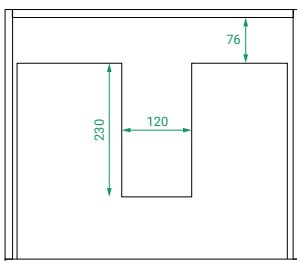

DESCRIPTION

T&G 550, 1 Drawer with Kordura Top & Basin

PRODUCT CODE

T&G55DWHSS / T&G55DWHSSCC

Dimensions W 550 x H 470 x D 460 (mm)

Finishes Matte White or Matte Custom Colour Paint.

Basin Kordura top with choice of basin

TECHNICAL DRAWINGS

Front

Side

Drawers

Top

NOTES

Accessories not included. Drawing indicates the technical measurement only and is not a reflection of how the product will look. Sizes are nominal only. All drawings in millimeters. Drawings not to scale. Tapholes are not pre-drilled. March 2024.