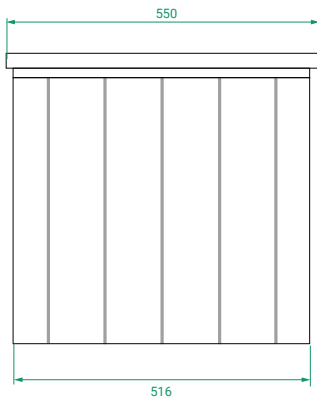

DESCRIPTION

T&G 550, 1 Drawer with Kordura Top & Basin

PRODUCT CODE

T&G55DWHSS / T&G55DWHSSCC

Dimensions W 550 x H 470 x D 460 (mm)

Finishes Matte White or Matte Custom Colour Paint.

Basin Kordura top with choice of basin

Handle Recessed handle design.

Origin New Zealand made cabinetry.

Features

- Modern tongue & groove.
- 1 Drawer with soft-close.
- White Kordura top with choice of basin.
- Our paint is polyurethane or UV based.

TECHNICAL DRAWINGS

Front

Side

Drawers

Top

NOTES

Accessories not included. Drawing indicates the technical measurement only and is not a reflection of how the product will look. Sizes are nominal only. All drawings in millimeters. Drawings not to scale. Tapholes are not pre-drilled. March 2024.