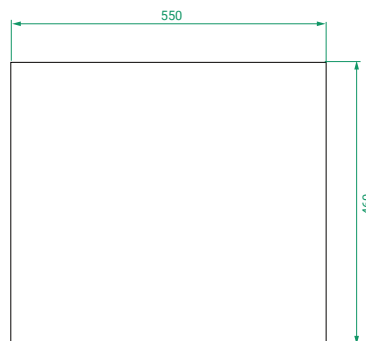

DESCRIPTION

T&G 550, 1 Drawer with Kordura Top & Basin

PRODUCT CODE

T&G55DWHSS / T&G55DWHSSCC

Dimensions W 550 x H 470 x D 460 (mm)

Finishes Matte White or Matte Custom Colour Paint.

Basin Kordura top with choice of basin

TECHNICAL DRAWINGS

Front

Side

Drawers

Top

NOTES

Accessories not included. Drawing indicates the technical measurement only and is not a reflection of how the product will look. Sizes are nominal only. All drawings in millimeters. Drawings not to scale. Tapholes are not pre-drilled. March 2024.