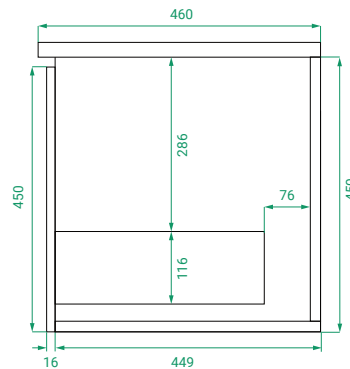

DESCRIPTION

T&G 550, 1 Drawer with Kordura Top & Basin

PRODUCT CODE

T&G55DWHSS / T&G55DWHSSCC

Dimensions W 550 x H 470 x D 460 (mm)

Finishes Matte White or Matte Custom Colour Paint.

Basin Kordura top with choice of basin

TECHNICAL DRAWINGS

Front

Side

Drawers

Top

NOTES

Accessories not included. Drawing indicates the technical measurement only and is not a reflection of how the product will look. Sizes are nominal only. All drawings in millimeters. Drawings not to scale. Tapholes are not pre-drilled. March 2024.